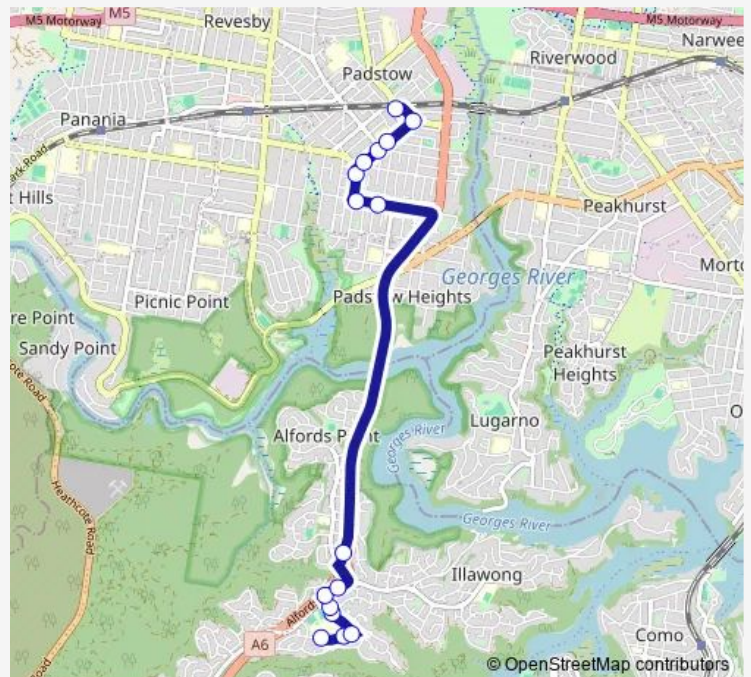

School Bus S007 Menai HS to Padstow Station

[Go to website](#)

Direction

Menai High School, Gerald Rd — Howard Rd Opp Padstow Station

16 stops

[Open route schedule](#)

- Menai High School, Gerald Rd
- Tharawal Primary School, Gerald Rd
- Tharawal Primary School, Gerald Rd
- Blaxland Dr Opp Moreton Rd
- Blaxland Dr Before Old Illawarra Rd
- Old Illawarra Rd Opp Blaxland Dr
- Illawong Rural Fire Brigade, Old Illawarra Rd
- Alfords Point Rd At Eucalyptus St
- Alma Rd At Wyatt Av
- Alma Rd At Faraday Rd
- Faraday Rd At Anthony Av
- Faraday Rd Opp Windsor Rd
- Faraday Rd At Doyle Rd
- Padstow Park Public School, Faraday Rd
- Faraday Rd At Howard Rd
- Howard Rd Opp Padstow Station

Route schedule

Menai High School, Gerald Rd — Howard Rd Opp Padstow Station

Monday	15:42
Tuesday	15:42
Wednesday	15:42
Thursday	—
Friday	15:42
Saturday	—
Sunday	—

Route info

Direction: Menai High School, Gerald Rd

Stops: 16

Trip Duration: 0 hour 21 min

S007 — Menai HS to Padstow Station

S007 School Bus time schedules and route maps are available in an offline PDF at busmaps.com. Use the busmaps.com website to see live bus times, train schedule or subway schedule, and step-by-step directions for all public transit in Liverpool

The schedule is provided in the local timezone. Times with "(+1)" indicate departures on the next day.

PDF file created on 2025-01-31

2024 BusMaps.com - All Rights Reserved