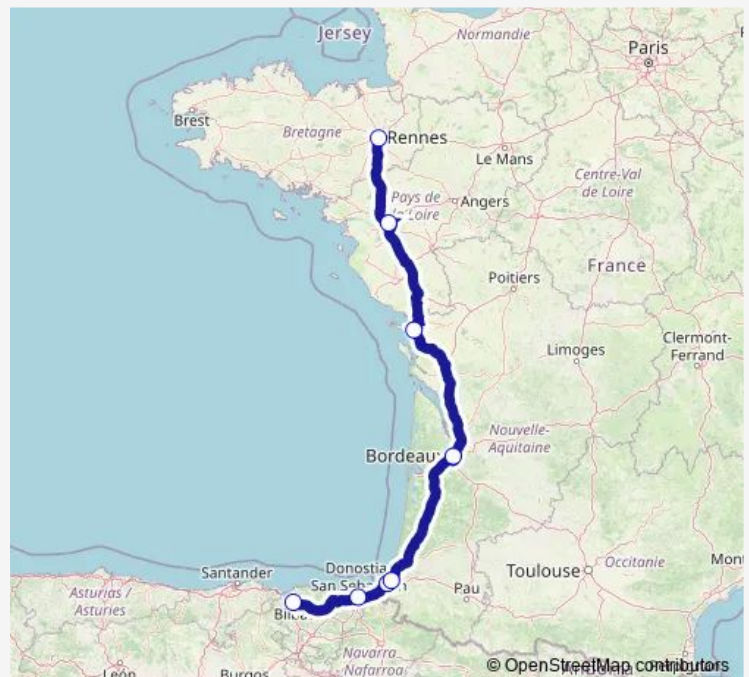

Bus FlixBus 711 Rennes - Bilbao[Go to website](#)**Direction**

Bilbao (Bus Station) — Rennes (Central bus station)

8 stops

[Open route schedule](#)

Bilbao (Bus Station)

San Sebastian / Donostia (Bus Station)

Biarritz (Halle Iraty)

Bayonne (Quai de Lesseps)

Bordeaux Saint-Jean (Paludate)

La Rochelle (Pôle d'échanges Jean Moulin)

Nantes (Haluchère)

Rennes (Central bus station)

Route schedule

Bilbao (Bus Station) — Rennes (Central bus station)

Monday 06:50-07:50

Tuesday 06:50-07:50

Wednesday 06:50-07:50

Thursday 06:50-07:50

Friday 06:50-07:50

Saturday 06:50-07:50

Sunday 06:50-07:50

Route info

Direction: Bilbao (Bus Station)

Stops: 8

Trip Duration: 12 hour 0 min

Direction

Rennes (Central bus station) — Bilbao (Bus Station)

8 stops

[Open route schedule](#)

Rennes (Central bus station)