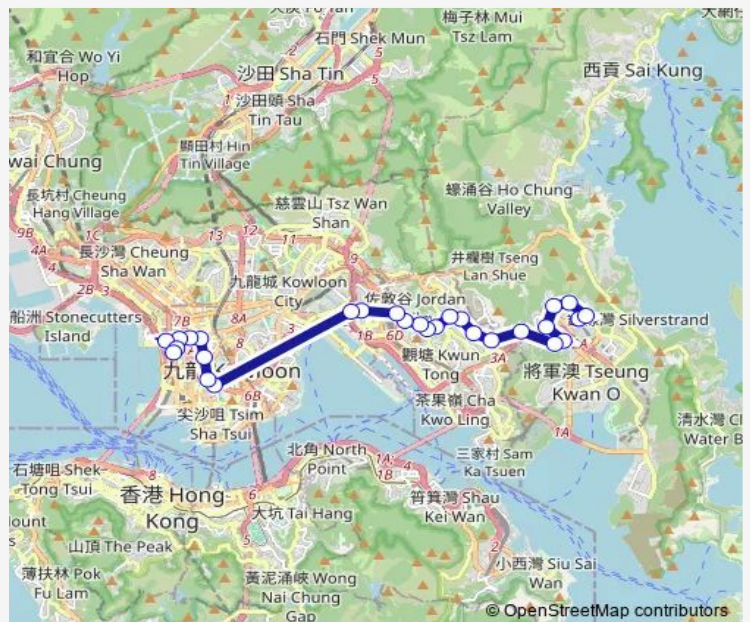

Stops: 28

Trip Duration: 1 hour 11 min

93P — PO LAM - Mong KOK (Park Avenue)

[Kmb+Ctb] Ning PO No.2 College/
Ning PO No.2 College, SAU MAU Ping Road|[Kmb] Ning PO No.2 College

[Ctb] Hong Ning Road Park, Hong Ning Road|[Kmb+Ctb] Hong Ning Road Park/
Hong Ning Road Park, Hong Ning Road|[Kmb] Hong Ning Road Park