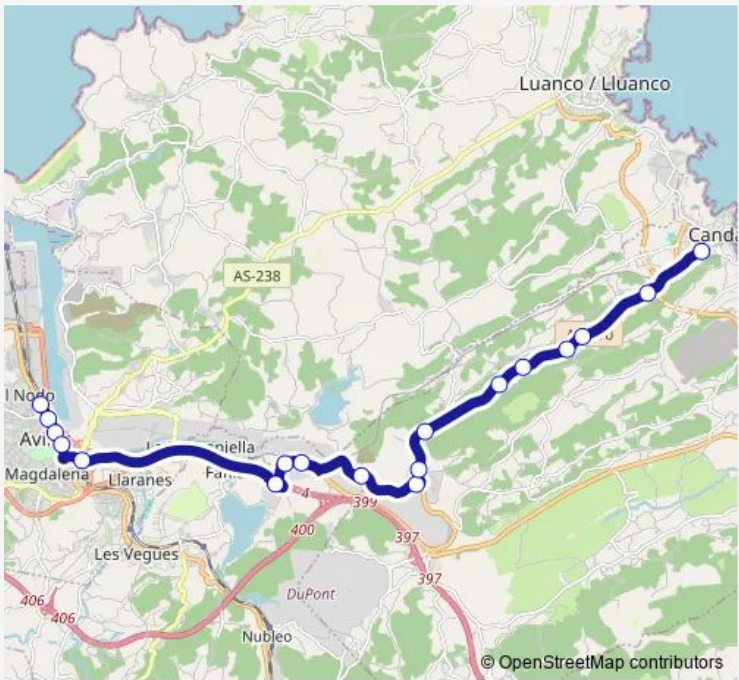

**Bus L16 L16 - Avilés-Candás [Parque Astur]**

[Go to website](#)

**Direction**  
 [Avilés] Telares - Estación [Cta 02467] — [Candás] Fernández Ladreda [Cta 02780]  
 18 stops  
[Open route schedule](#)

**Route schedule**  
 [Avilés] Telares - Estación [Cta 02467] — [Candás] Fernández Ladreda [Cta 02780]

Monday	07:00-18:00
Tuesday	07:00-18:00
Wednesday	07:00-18:00
Thursday	07:00-18:00
Friday	07:00-18:00
Saturday	07:00-18:00
Sunday	07:00-18:00

**Route info**  
 Direction: [Avilés] Telares - Estación [Cta 02467]  
 Stops: 18  
 Trip Duration: 0 hour 42 min

## Route info

Direction: [Candás] Fernández Ladreda [Cta 02781]

Stops: 26

Trip Duration: 0 hour 42 min

[Avilés] Parque del Muelle [Cta 00206]

[Avilés] Telares - Estación [Cta 04368]

L16 Bus time schedules and route maps are available in an offline PDF at [busmaps.com](https://busmaps.com). Use the [busmaps.com](https://busmaps.com) website to see live bus times, train schedule or subway schedule, and step-by-step directions for all public transit in Corvera de Asturias