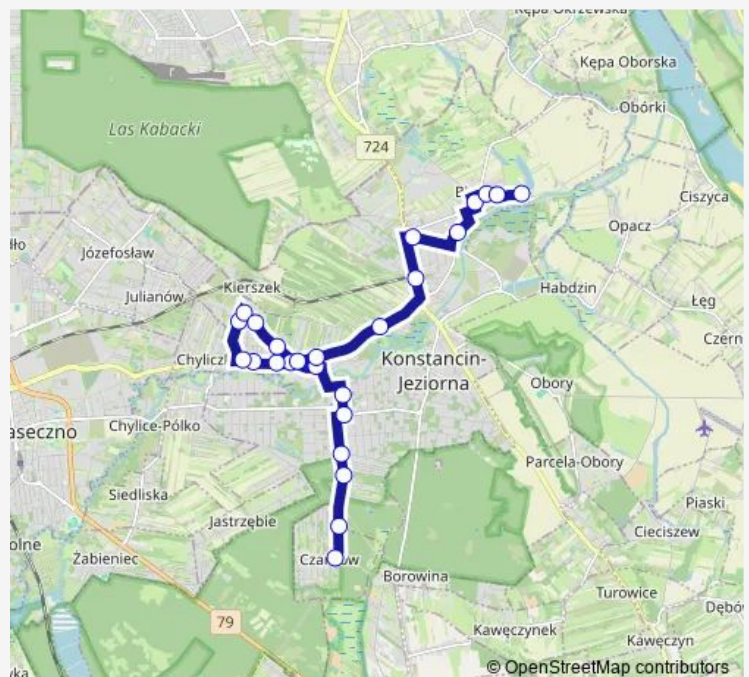

Wednesday 04:48-19:48

Thursday 04:48-19:48

Friday 04:48-19:48

Saturday 08:48-16:48

Sunday 08:48-16:48

Route info

Direction: Czarnów 01

Stops: 25

Trip Duration: 0 hour 25 min

Bielawa Ogrody Bielawy 02

Bielawa-OSP 02

Bielawa I 02

Bielawa-Pętla 01

Direction

Bielawa-Pętla 01 — Czarnów 01

31 stops

Monday 05:22-20:22

Tuesday 05:22-20:22

Wednesday 05:22-20:22

Thursday 05:22-20:22

Friday 05:22-20:22

Saturday 09:22-17:22

Sunday 09:22-17:22

Route info