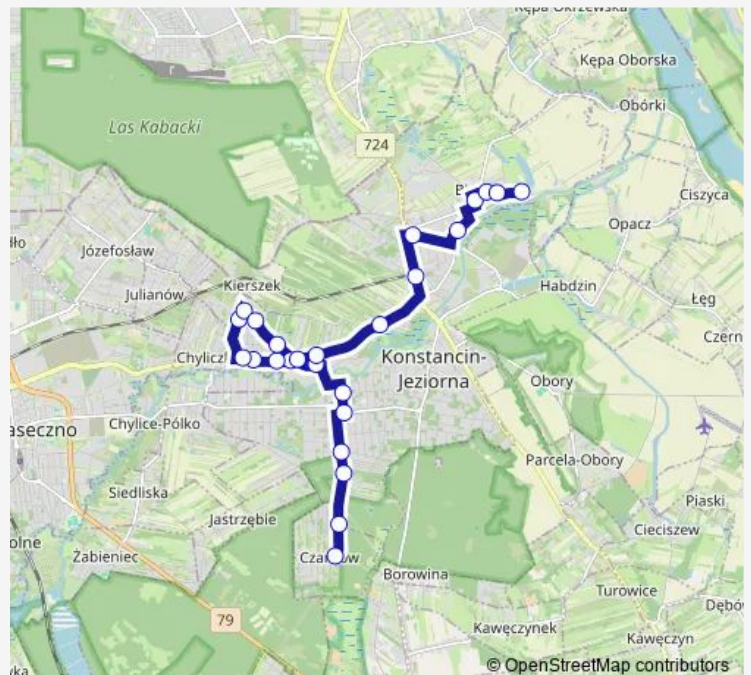

Tuesday 04:48-19:48

Wednesday 04:48-19:48

Thursday 04:48-19:48

Friday 04:48-19:48

Saturday 08:48-16:48

Sunday 08:48-16:48

Route info

Direction: Czarnów

Stops: 25

Trip Duration: 0 hour 25 min

L16 — Bielawa-Pętla – Czarnów

Bielawa Ogrody Bielawy

Bielawa-Osp

Bielawa I

Bielawa-Pętla

Direction

Monday 05:22-20:22

Tuesday 05:22-20:22

Wednesday 05:22-20:22

Thursday 05:22-20:22

Friday 05:22-20:22

Saturday 09:22-17:22

Sunday 09:22-17:22

Route info