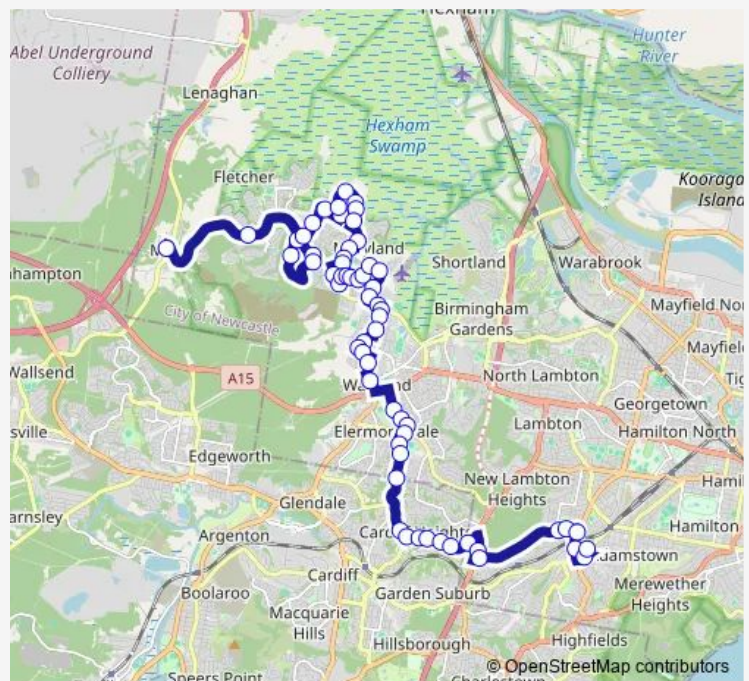

### Route info

Direction: Minmi Progress Hall, Woodford St

Stops: 61

Trip Duration: 0 hour 56 min

6270 — Minmi to St Pius X Hs

Boundary Rd Opp Sandycroft St

Seaton St At Wyndrow Pde

Wyndrow Pde After Seaton St

Wentworth St At Abel St

Wentworth St At Charlotte St

Hill St After Nelson St

Hill St Before Neilson St

Neilson St After High St

Irrawang St Before Kokera St

Lake Rd After Cowper St

Walford St At Close St