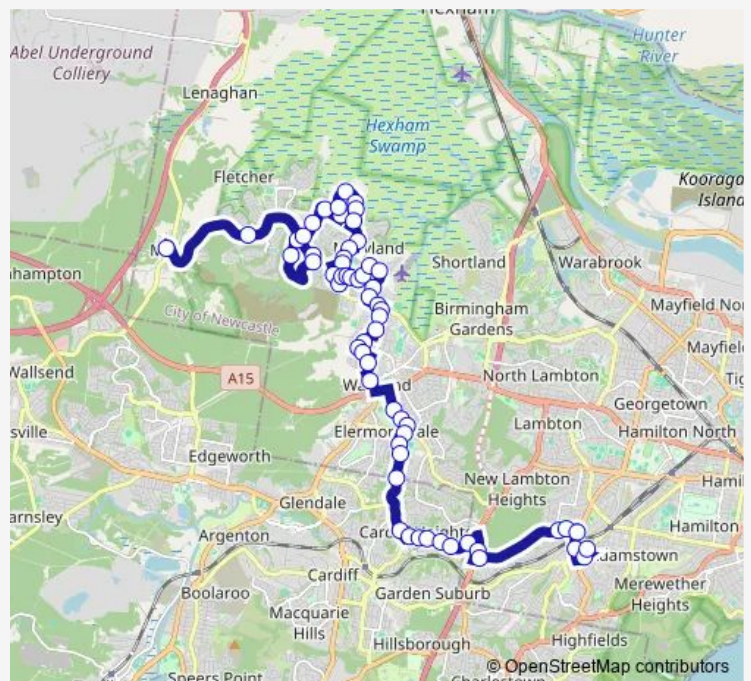

Stops: 61

Trip Duration: 0 hour 56 min

6270 — Minmi to St Pius X Hs

Boundary Rd Opp Sandycroft St

Seaton St At Wyndrow Pde

Wyndrow Pde After Seaton St

Wyndrow Pde At Mcnaughton Av

Mcnaughton Av At John T Bell Dr

Mcnaughton Av At Maryland Dr

Maryland Dr After Gunsynd Cl

Maryland Dr Opp Tulloch Av

Maryland Dr Opp Beauford Av

Minmi Rd Opp Fletcher St

Wentworth St At Richardson St

Wentworth St At Abel St

Wentworth St At Charlotte St

The schedule is provided in the local timezone. Times with "(+1)" indicate departures on the next day.

PDF file created on 2025-02-26

2024 BusMaps.com - All Rights Reserved