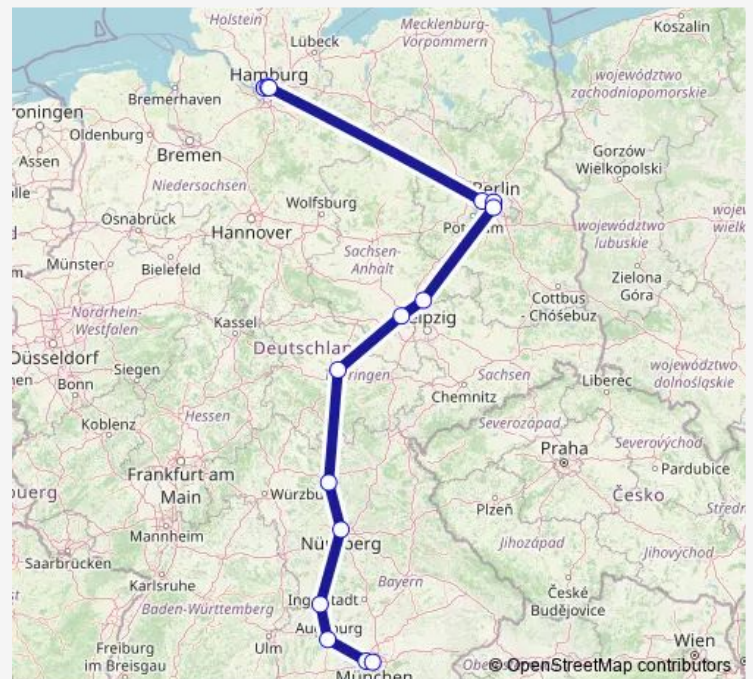

Berlin Hbf (tief)

Berlin Südkreuz

Bitterfeld

Halle(Saale)Hbf

Erfurt Hbf

Bamberg

Nürnberg Hbf

Donauwörth

Augsburg Hbf

München-Pasing

München Hbf

### Route schedule

Hamburg-Altona — München Hbf

Monday 11:21

Tuesday 11:21

Wednesday 11:21

Thursday 11:21

Friday 11:21

Saturday 11:21

### Route info

Direction: Hamburg-Altona

Stops: 15

Trip Duration: 7 hour 22 min

ICE 707

ICE 707 Rail time schedules and route maps are available in an offline PDF at [busmaps.com](https://busmaps.com). Use the [busmaps.com](https://busmaps.com) website to see live bus times, train schedule or subway schedule, and step-by-step directions for all public transit in Hamburg