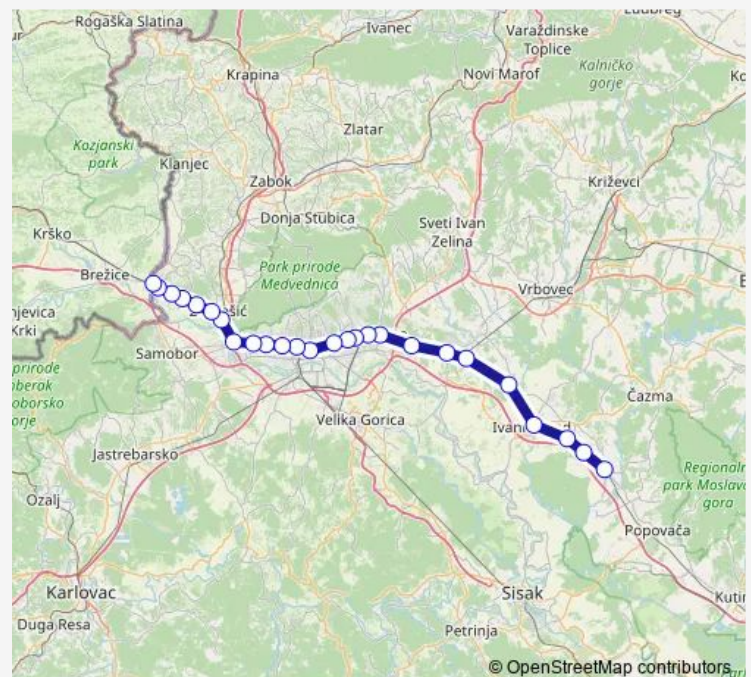

Podsused Stajalište

Zaprešić

Zaprešić Savska

Route schedule

Novoselec — Harmica

Monday 04:26-22:46

Tuesday 04:26-22:46

Wednesday 04:26-22:46

Thursday 04:26-22:46

Friday 04:26-22:46

Saturday 05:00-22:46

Sunday 05:00-22:46

Route info

Direction: Novoselec

Stops: 26

Trip Duration: 1 hour 51 min