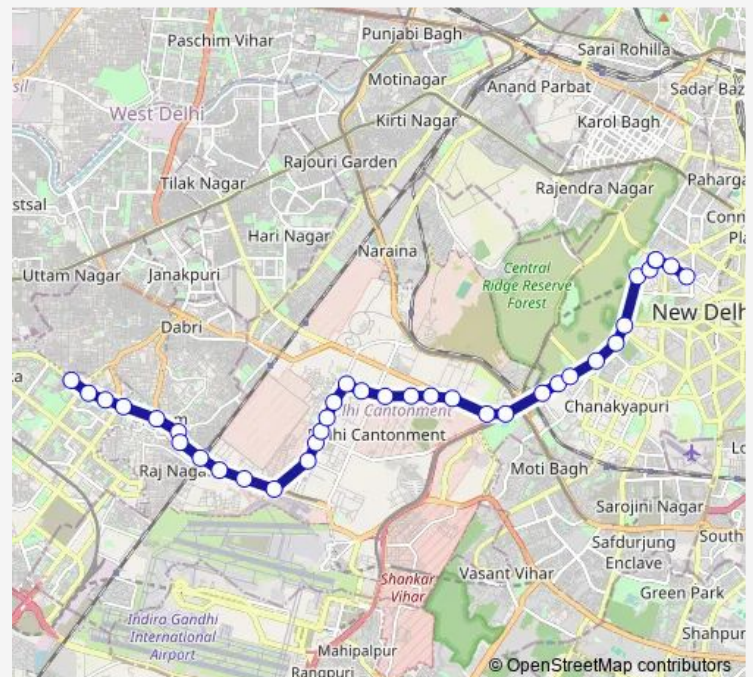

Thursday 06:25-20:01

Friday 06:25-20:01

Saturday 06:25-20:01

Sunday 06:25-20:01

Route info

Direction: Madhu Vihar

Stops: 36

Trip Duration: 1 hour 12 min