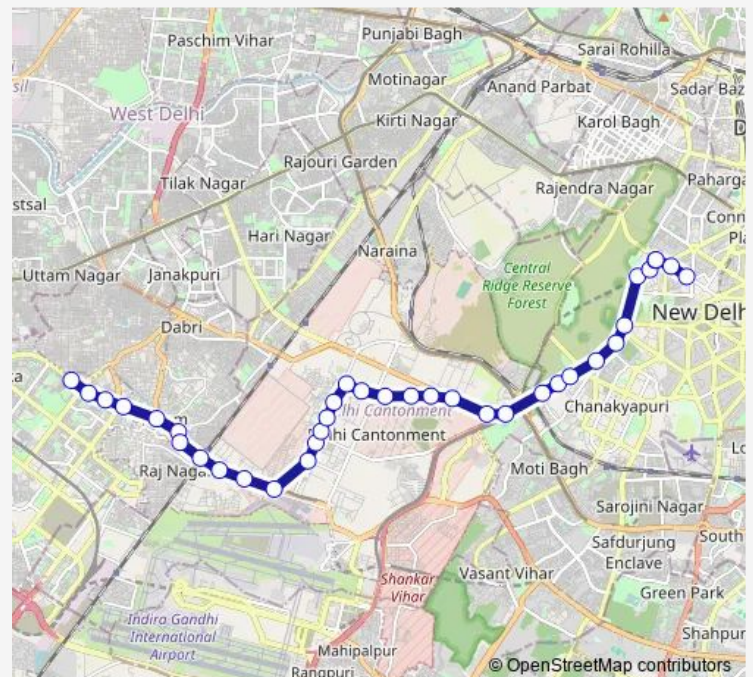

Shastri Bazar

Sri Nagesh Garden

St. Martin School

Route schedule

Madhu Vihar — Gurudwara Rakab Gunj

Monday 06:25-20:01

Tuesday 06:25-20:01

Wednesday 06:25-20:01

Thursday 06:25-20:01

Friday 06:25-20:01

Saturday 06:25-20:01

Sunday 06:25-20:01

Route info

Direction: Madhu Vihar

Stops: 36

Trip Duration: 1 hour 12 min