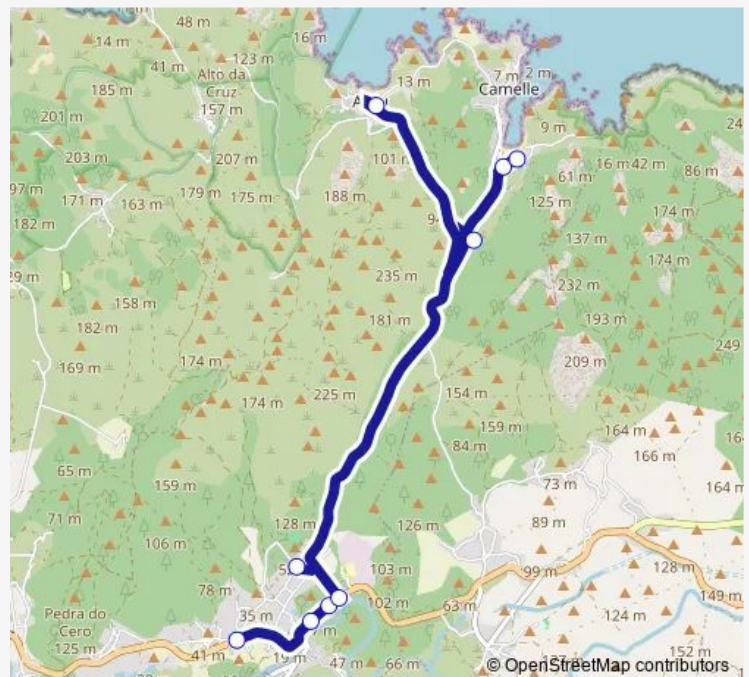

Ceip DE Ponte DO Porto

IES Pedra DA Agua

VAL DO Porco

Camelle Arriba

Praia

Consultorio Camelle

Arou

Route schedule

Ponte Do Porto — Arou

Monday 13:30-15:30

Tuesday 14:25-18:10

Wednesday 14:25-15:30

Thursday 14:25-15:30

Friday 14:25-15:30

Saturday —

Sunday —

Route info

Direction: Ponte Do Porto

Stops: 9

Trip Duration: 0 hour 20 min

■ Xg811013 — Ponte do Porto-Arou

Direction

Arou — Ponte Do Porto

9 stops

[Open route schedule](#)

Arou

Consultorio Camelle

Praia

Camelle Arriba

VAL DO Porco

IES Pedra DA Agua

Ceip DE Ponte DO Porto