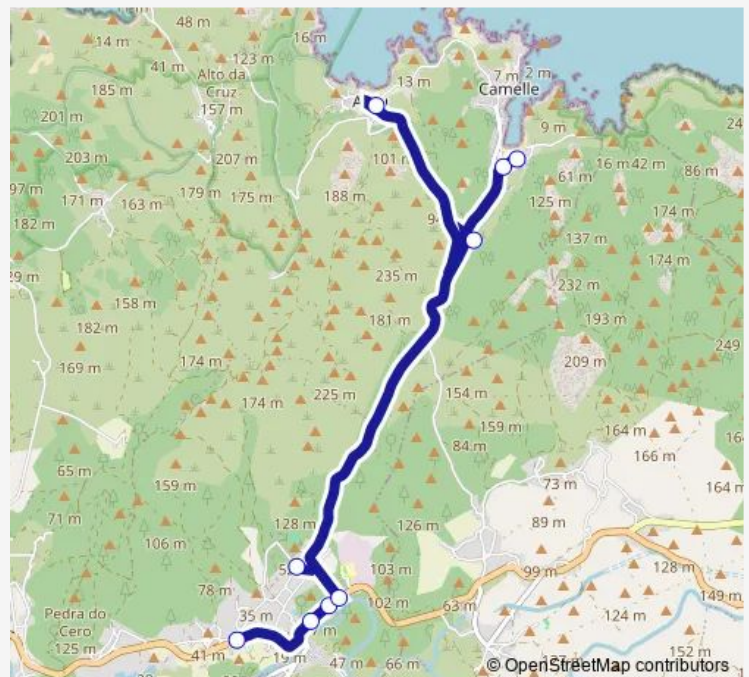

Ceip DE Ponte DO Porto

IES Pedra DA Agua

VAL DO Porco

Camelle Arriba

Praia

Consultorio Camelle

Arou

Route schedule

Ponte Do Porto — Arou

Monday 13:30-15:30

Tuesday 14:25-18:10

Wednesday 14:25-15:30

Thursday —

Friday 14:25-15:30

Saturday —

Sunday —

Route info

Direction: Ponte Do Porto

Stops: 9

Trip Duration: 0 hour 20 min

XG811013 — Ponte do Porto-Arou

Direction

Arou — Ponte Do Porto

9 stops

[Open route schedule](#)

Arou

Consultorio Camelle

Praia

Camelle Arriba

VAL DO Porco

IES Pedra DA Agua

Ceip DE Ponte DO Porto