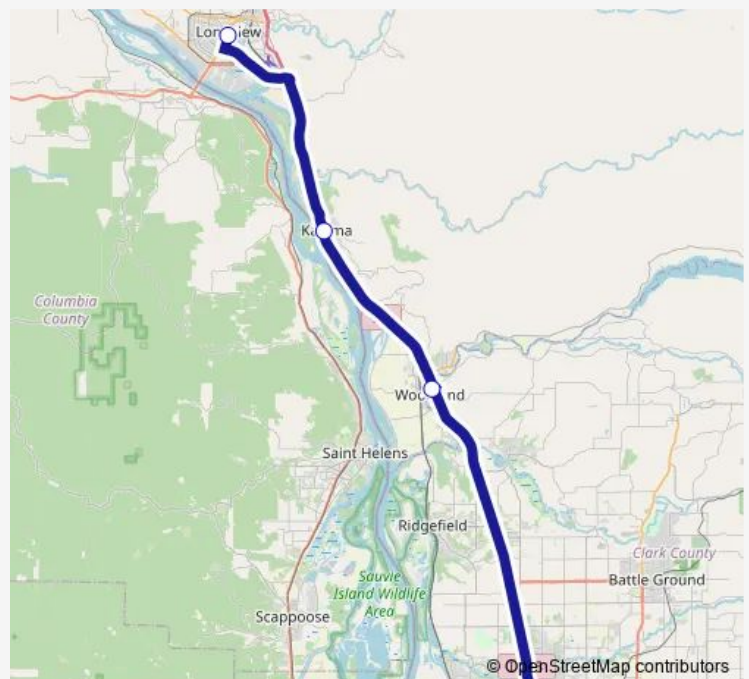

Kalama (Toteff Park)

Longview Transit Center

Route schedule

Vancouver (99th Street Transit Center) — Longview Transit Center

Monday 07:35-17:35

Tuesday 07:35-17:35

Wednesday 07:35-17:35

Thursday 07:35-17:35

Friday 07:35-17:35

Saturday —

Sunday —

Route info

Direction: Vancouver (99th Street Transit Center)

Stops: 4

Trip Duration: 0 hour 53 min

Vancouver – Longview

Direction

Longview Transit Center — Vancouver (99th Street Transit Center)

4 stops

[Open route schedule](#)

Longview Transit Center

Kalama (Toteff Park)

Woodland (Park and Ride)

Vancouver (99th Street Transit Center)

Route schedule

Longview Transit Center — Vancouver (99th Street Transit Center)

Monday 06:35-16:35

Tuesday 06:35-16:35

Wednesday 06:35-16:35

Thursday 06:35-16:35

Friday 06:35-16:35

Saturday —