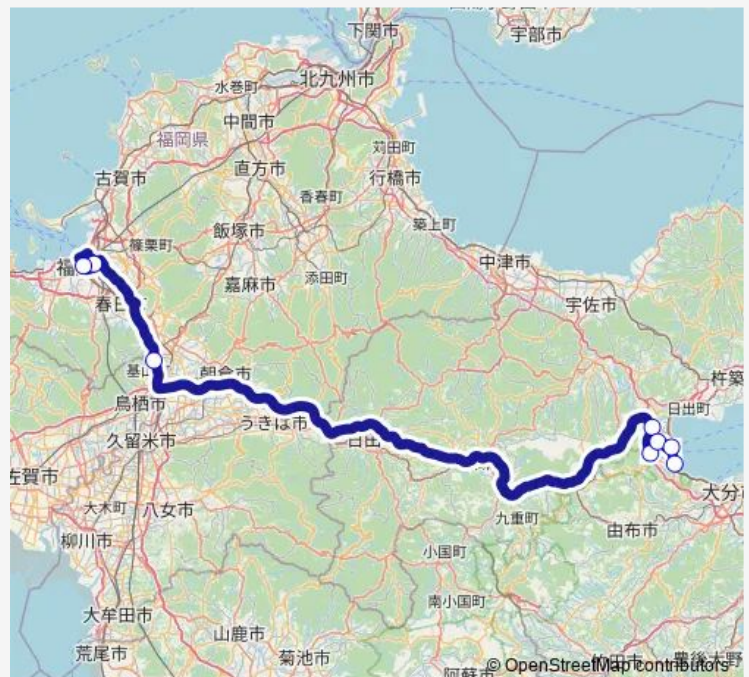

別府自衛隊前

鉄輪口

横断道路観光港入口

別府北浜

### Route schedule

博多バスターミナル — 別府北浜

Monday 07:31

Tuesday 07:31

Wednesday 07:31

Thursday 07:31

Friday 07:31

Saturday 07:31

### Route info

Direction: 博多バスターミナル

Stops: 8

Trip Duration: 2 hour 38 min

■ 福岡 ~ 別府 (とよのくに号)

BusMaps

Bus time schedules and route maps are available in an offline PDF at [busmaps.com](https://busmaps.com). Use the [busmaps.com](https://busmaps.com) website to see live bus times, train schedule or subway schedule, and step-by-step directions for all public transit in Beppu