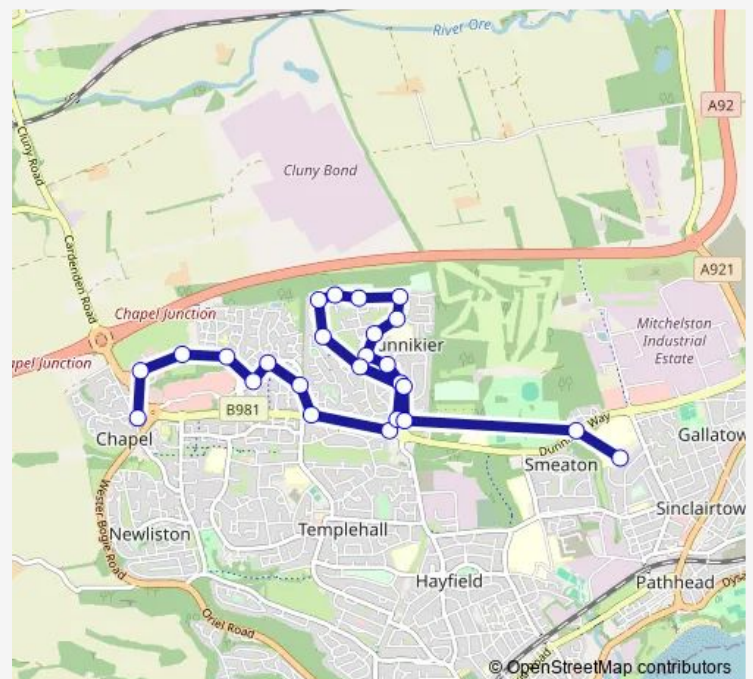

### Route schedule

Chapel Turning Circle — St Marie's Primary School

Monday 08:15

Tuesday 08:15

Wednesday 08:15

Thursday 08:15

Friday 08:15

Saturday —

### Route info

Direction: Chapel Turning Circle

Stops: 25

Trip Duration: 0 hour 35 min

■ SM1

BusMaps

Muirfield Street

Rosemount Avenue