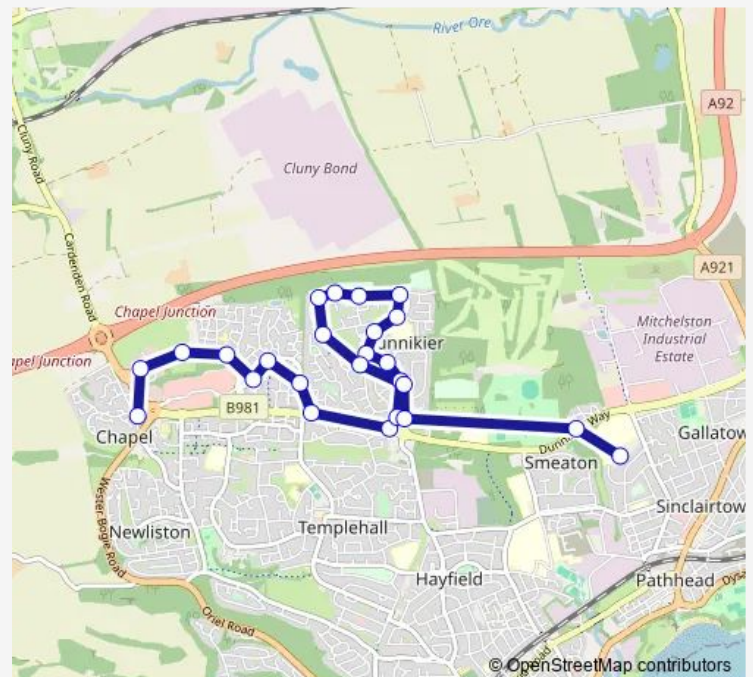

### Route schedule

Chapel Turning Circle — St Marie's Primary School

Monday 08:15

Tuesday 08:15

Wednesday 08:15

Thursday 08:15

Friday 08:15

Saturday —

### Route info

Direction: Chapel Turning Circle

Stops: 25

Trip Duration: 0 hour 35 min

■ SM1

BusMaps

Muirfield Street

Rosemount Avenue