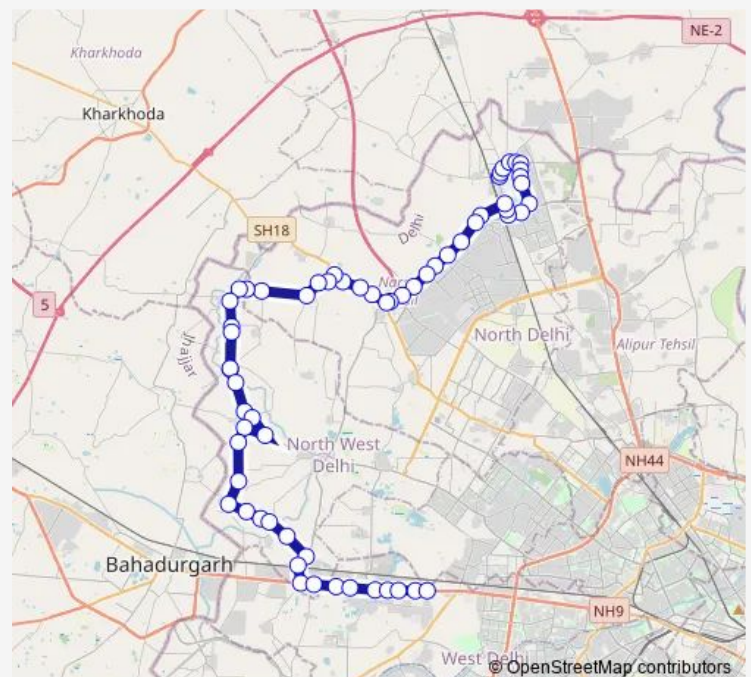

Thursday 09:10-18:26

Friday 09:10-18:26

Saturday 09:10-18:26

Sunday 09:10-18:26

Route info

Direction: Narela Terminal

Stops: 62

Trip Duration: 2 hour 51 min