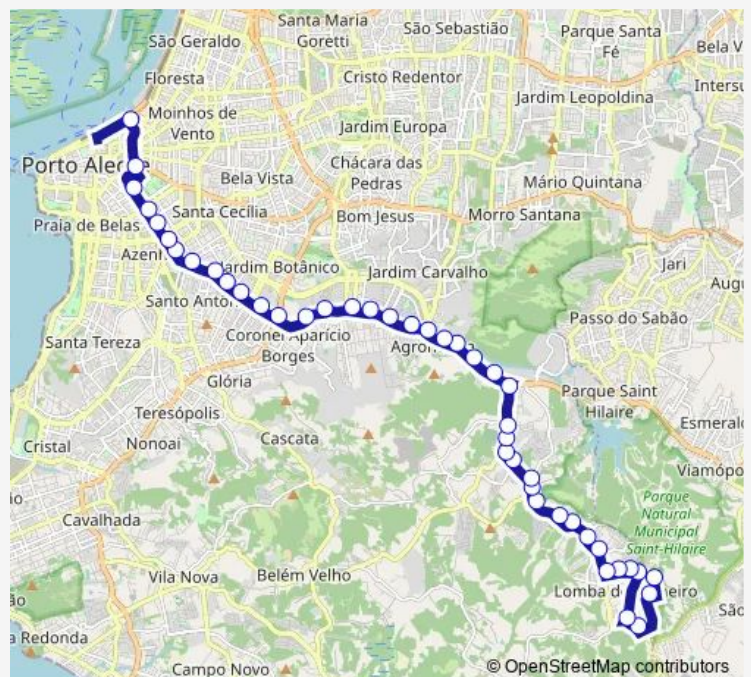

Route info

Direction: SAO Marcos-Lomba DO Pinheiro DF 317 Praca

Stops: 44

Trip Duration: 1 hour 0 min

Bento Goncalves 7712

Bento Goncalves 7500

Bento Goncalves 6926

Bento Goncalves DF 6647

Friday —

Saturday 07:33-19:07

Sunday —

Route info

Direction: Presidente Joao Goulart AL Usina Gasômet Usina DO Gasometro

Stops: 48

Trip Duration: 0 hour 55 min

Bento Goncalves 7235