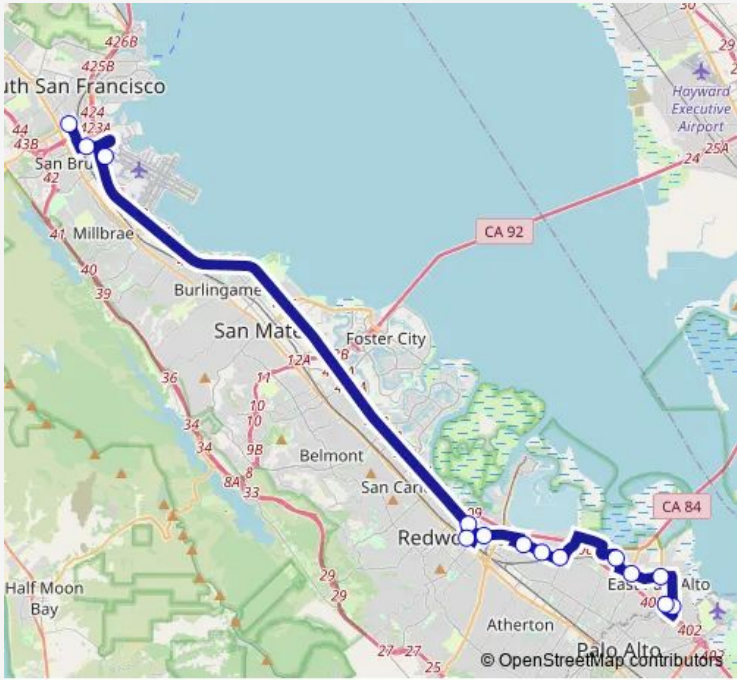

Bus EpX East Palo Alto - San Bruno Bart and San Francisco

[Go to website](#)

Direction
 Clarke Ave & O'Connor St-Ravenswood Shopping Ctr —
 Salesforce Transit Center- Bay 37

13 stops

[Open route schedule](#)

Route schedule
 Clarke Ave & O'Connor St-Ravenswood Shopping Ctr —
 Salesforce Transit Center- Bay 37

Monday	05:56-15:51
Tuesday	05:56-15:51
Wednesday	05:56-15:51
Thursday	05:56-15:51
Friday	05:56-15:51
Saturday	—
Sunday	—

Route info

Direction: Clarke Ave & O'Connor St-Ravenswood Shopping Ctr

Stops: 13

Trip Duration: 1 hour 57 min

■ EpX — East Palo Alto - San Bruno Bart and San Francisco **BusMaps**

Direction

Clarke Ave & O'Connor St-Ravenswood Shopping Ctr —
San Bruno Bart-Bay 7 Outer Busway

14 stops

[Open route schedule](#)

Clarke Ave & O'Connor St-Ravenswood Shopping Ctr

E Bayshore Rd & Donohoe St

Bay Rd & University Ave

Newbridge St & Saratoga Ave

Chilco St & Hamilton Ave

Florence St & 17th Ave