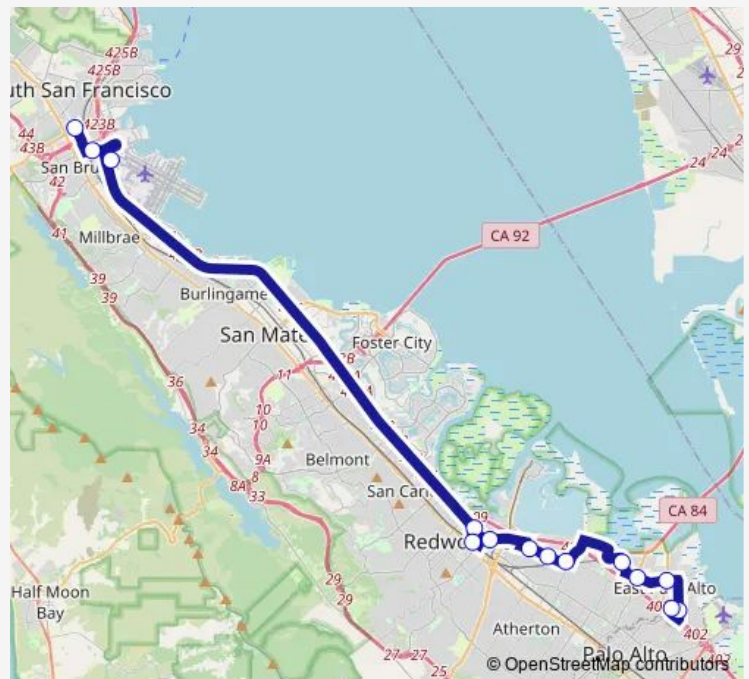

Broadway at Maple St

Winslow St & Broadway St

Veterans Blvd & Brewster Ave

SFO Rental Car Center Airtrain Station

Salesforce Transit Center- Bay 37

Route schedule

Clarke Ave & O'Connor St-Ravenswood Shopping Ctr —
Salesforce Transit Center- Bay 37

Monday 05:56-15:51

Tuesday 05:56-15:51

Wednesday 05:56-15:51

Thursday 05:56-15:51

Friday 05:56-15:51

Saturday —

Sunday —

Route info

Direction: Clarke Ave & O'Connor St-Ravenswood Shopping Ctr

Stops: 13

Trip Duration: 1 hour 57 min

Direction

Clarke Ave & O'Connor St-Ravenswood Shopping Ctr —
San Bruno Bart-Bay 7 Outer Busway

14 stops

[Open route schedule](#)

Clarke Ave & O'Connor St-Ravenswood Shopping Ctr

E Bayshore Rd & Donohoe St

Bay Rd & University Ave

Newbridge St & Saratoga Ave

Chilco St & Hamilton Ave

Florence St & 17th Ave

Bay Rd & 8th Ave

Bay Rd & Warrington Ave