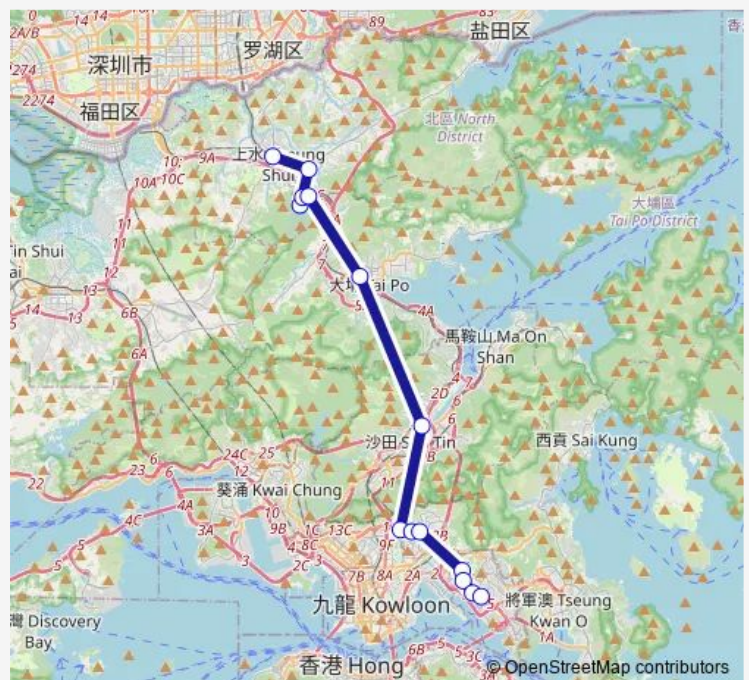

Ngau TAU KOK Road, Outside Lotus Tower|Ngau TAU KOK Road, Near Lotus Tower Block 2

Route schedule

SAN FUNG AVENUE, NEAR SHEK WU HUI POST OFFICE — YUE MAN SQUARE|YUE MAN SQUARE, NEAR YUE MAN BUILDING

Monday	00:15
Tuesday	00:15
Wednesday	00:15
Thursday	00:15
Friday	00:15
Saturday	00:15
Sunday	00:15

Route info

Direction: SAN FUNG AVENUE, NEAR SHEK WU HUI POST OFFICE

Stops: 14

Trip Duration: 1 hour 15 min

501S — Sheung Shui Station - YUE MAN Square

YUE MAN SQUARE|YUE MAN SQUARE, NEAR YUE
MAN BUILDING

Direction

Monday 00:15

Tuesday 00:15

Wednesday 00:15

Thursday 00:15

Friday 00:15

Saturday 00:15

Sunday 00:15

Route info