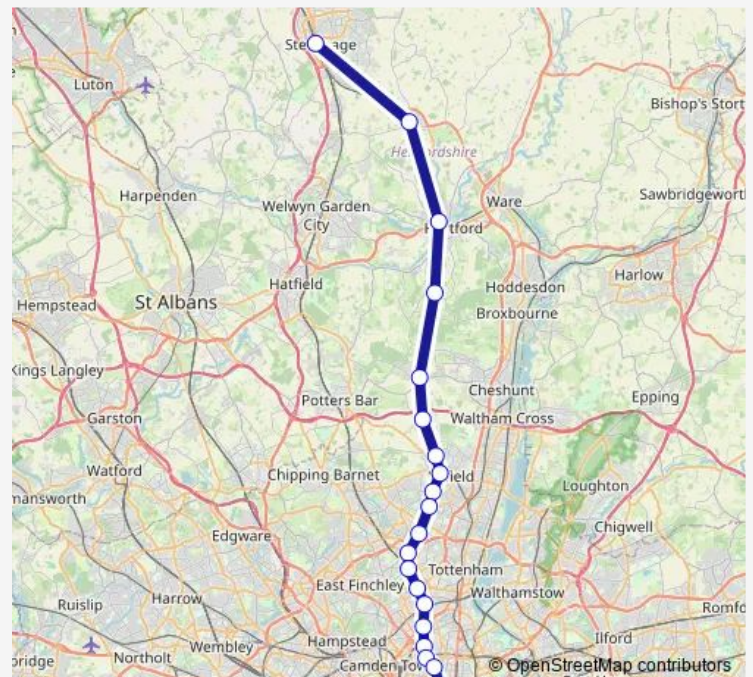

### Direction

Stevenage — Moorgate

21 stops

[Open route schedule](#)

Stevenage

Watton-at-Stone

Hertford North

Bayford

### Route schedule

Stevenage — Moorgate

Monday 05:02-23:30

Tuesday 05:02-23:30

Wednesday 05:02-23:30

Thursday 05:02-23:30

Friday 05:02-23:30

Saturday 04:58-23:28

### Route info

Direction: Stevenage

Stops: 21

Trip Duration: 1 hour 5 min

■ Gn:Svg->Mog — GN train service from SVG to Mog

Gn:Svg->Mog Rail time schedules and route maps are available in an offline PDF at [busmaps.com](https://busmaps.com). Use the [busmaps.com](https://busmaps.com) website to see live bus times, train schedule or subway schedule, and step-by-step directions for all public transit in Enfield Town