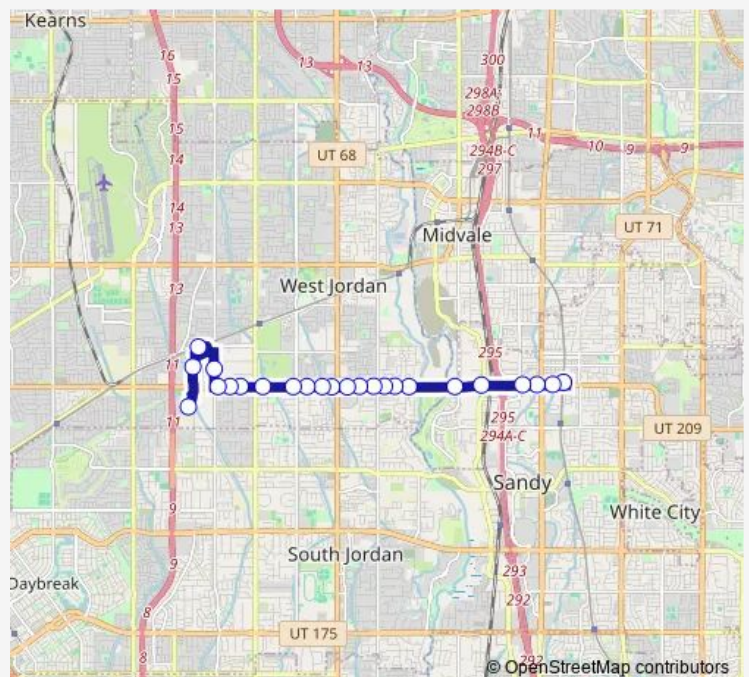

3200 W @ 8823 S

Route schedule

Historic Sandy Station (Bay C) — Slcc-Jordan Campus

Monday 06:31-21:01

Tuesday 06:31-21:01

Wednesday 06:31-21:01

Thursday 06:31-21:01

Friday 06:31-21:01

Saturday —

Sunday —

Route info

Direction: Historic Sandy Station (Bay C)

Stops: 24

Trip Duration: 0 hour 21 min

F590 — 9000 South Flex

Jordan Valley Station (Bay A)

3380 W @ 8814 S

Slcc-Jordan Campus

Direction

Slcc-Jordan Campus — Historic Sandy Station (Bay C)

23 stops

[Open route schedule](#)

Slcc-Jordan Campus

3380 W @ 8756 S

Jordan Valley Station (Bay A)

3200 W @ 8810 S

9000 S @ 3181 W

9000 S @ 2901 W

9000 S @ 2785 W

9000 S @ 2655 W

9000 S @ 2175 W

9000 S @ 1995 W