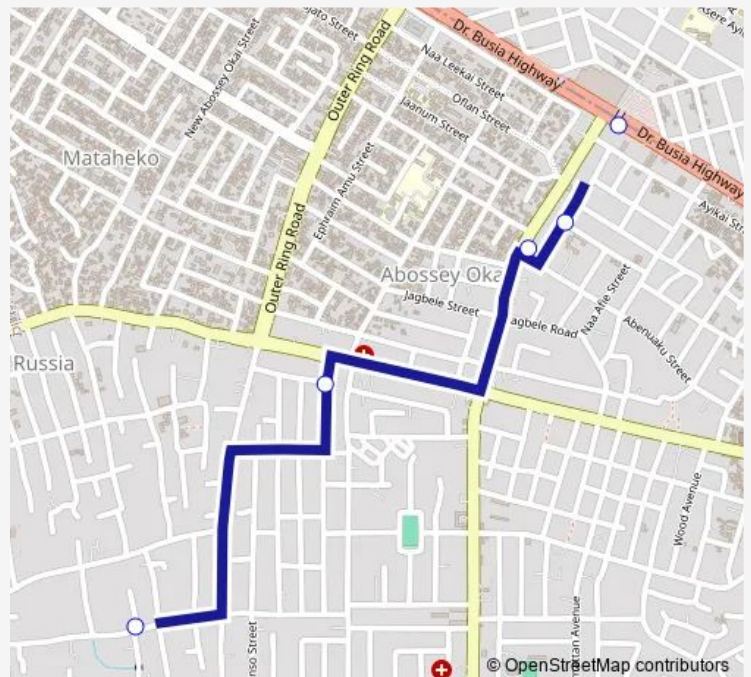

Bus 265B Sukura Station to Kaneshie Mkt Cmplx

[Go to website](#)

Direction

Terminal Sukura Station — Terminal Kaneshie Mkt Cmplx

5 stops

[Open route schedule](#)

Terminal Sukura Station

Seven Great 265

Abossey Okai Asoredanho

Junction 265

Terminal Kaneshie Mkt Cmplx

Route schedule

Terminal Sukura Station — Terminal Kaneshie Mkt Cmplx

Monday 09:37

Tuesday 09:37

Wednesday 09:37

Thursday 09:37

Friday 09:37

Saturday 09:37

Sunday 09:37

Route info

Direction: Terminal Sukura Station

Stops: 5

Trip Duration: 0 hour 18 min

■ 265B — Sukura Station to Kaneshie Mkt Cmplx

265B Bus time schedules and route maps are available in an offline PDF at busmaps.com. Use the busmaps.com website to see live bus times, train schedule or subway schedule, and step-by-step directions for all public transit in Accra