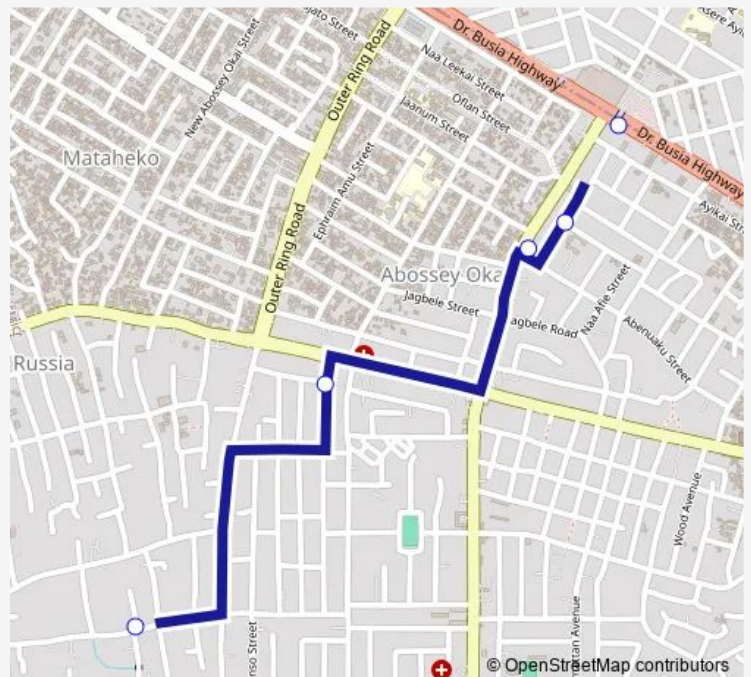

Bus 265b Sukura Station to Kaneshie Mkt Cmplx

[Go to website](#)

Direction

Terminal Sukura Station — Terminal Kaneshie Mkt Cmplx

5 stops

[Open route schedule](#)

Terminal Sukura Station

Seven Great 265

Abossey Okai Asoredanho

Junction 265

Terminal Kaneshie Mkt Cmplx

Route schedule

Terminal Sukura Station — Terminal Kaneshie Mkt Cmplx

Monday 09:37

Tuesday 09:37

Wednesday 09:37

Thursday 09:37

Friday 09:37

Saturday 09:37

Sunday 09:37

Route info

Direction: Terminal Sukura Station

Stops: 5

Trip Duration: 0 hour 18 min

265b — Sukura Station to Kaneshie Mkt Cmplx

265b Bus time schedules and route maps are available in an offline PDF at busmaps.com. Use the busmaps.com website to see live bus times, train schedule or subway schedule, and step-by-step directions for all public transit in Accra