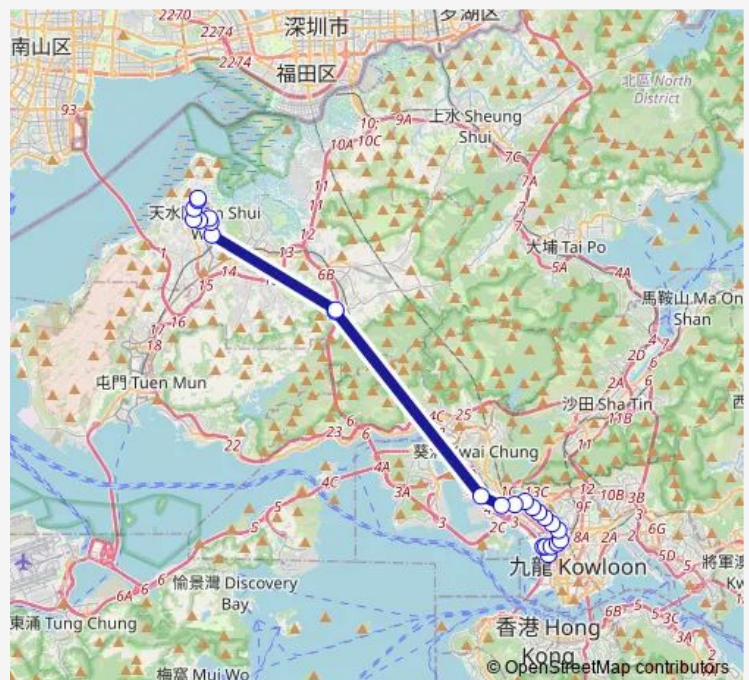

Monday 05:20-18:30

Tuesday 05:20-18:30

Wednesday 05:20-18:30

Thursday 05:20-18:30

Friday 05:20-18:30

Saturday 05:20-18:55

Sunday 05:20-17:40

Route info

Direction: [Kmb] TIN Heng Estate BUS Terminus[[Lrtfeeder] TIN Heng

Stops: 27

Trip Duration: 1 hour 24 min

[Kmb] MEI FOO Bbi

[Kmb] LAI CHI KOK Station

[Ctb] Cheung WAH Street, Cheung SHA WAN Road[[Kmb+Ctb] Cheung WAH Street/
Cheung WAH Street, Cheung SHA WAN Road[[Kmb] Cheung WAH Street