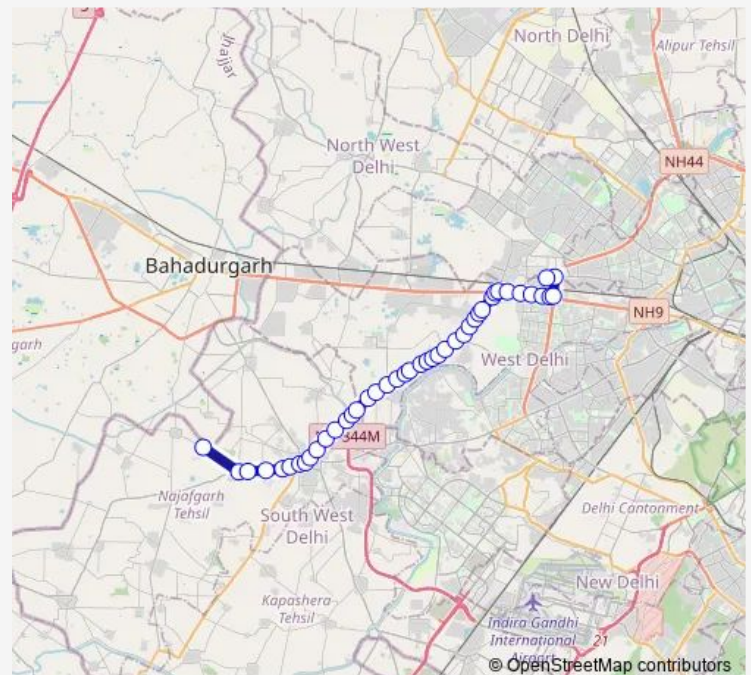

### Route schedule

Kair Depot — Q-Block Mangolpuri

Monday 05:16-20:44

Tuesday 05:16-20:44

Wednesday 05:16-20:44

Thursday 05:16-20:44

Friday 05:16-20:44

Saturday 05:16-20:44

### Route info

Direction: Kair Depot

Stops: 43

Trip Duration: 1 hour 22 min

978adown

BusMaps

Brahmpuri Colony

PS Ranhola