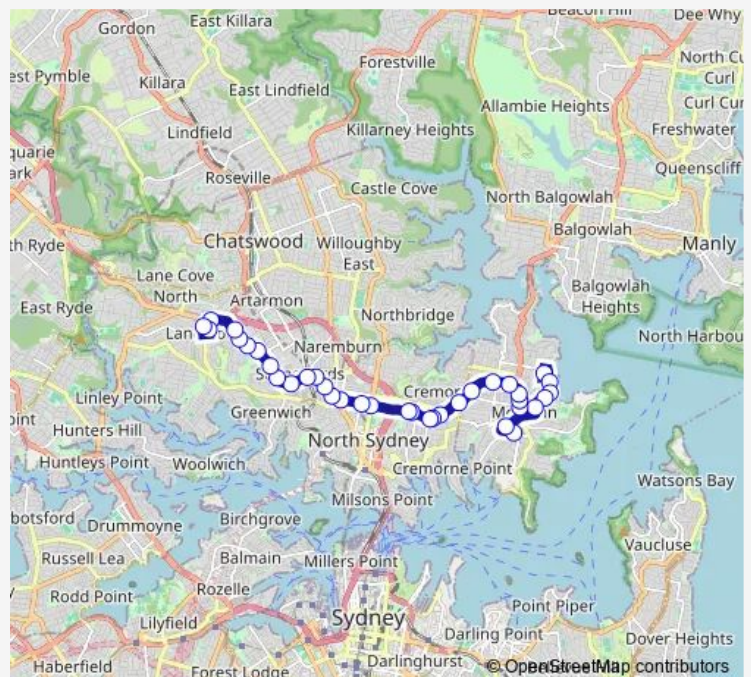

Neutral Bay Junction, Military Rd, Stand C

Military Rd Opp Big Bear Shopping Centre

Watson Street Interchange, Stand B

Falcon St At Miller St

North Sydney Boys High School, Falcon St

Route schedule

Queenwood School For Girls, Queen St — Longueville Rd Before Birdwood Av

Monday 15:26

Tuesday 15:26

Wednesday 15:26

Thursday 15:26

Friday 15:26

Saturday —

Sunday —

Route info

Direction: Queenwood School For Girls, Queen St

Stops: 36

Trip Duration: 0 hour 56 min

578n — Queenwood to Lane Cove Shops

Falcon St At Alexander St

Pacific Hwy After Shirley Rd

Pacific Hwy Opp Crows Nest Station

Pacific Hwy Before Christie St

St Leonards Station, Pacific Hwy, Stand B

Pacific Hwy Opp Gore Hill Oval

Pacific Hwy At Bellevue Av

Pacific Hwy Opp Tafe St Leonards

Pacific Hwy Opp Campbell St

Pacific Hwy Opp Dickson Av