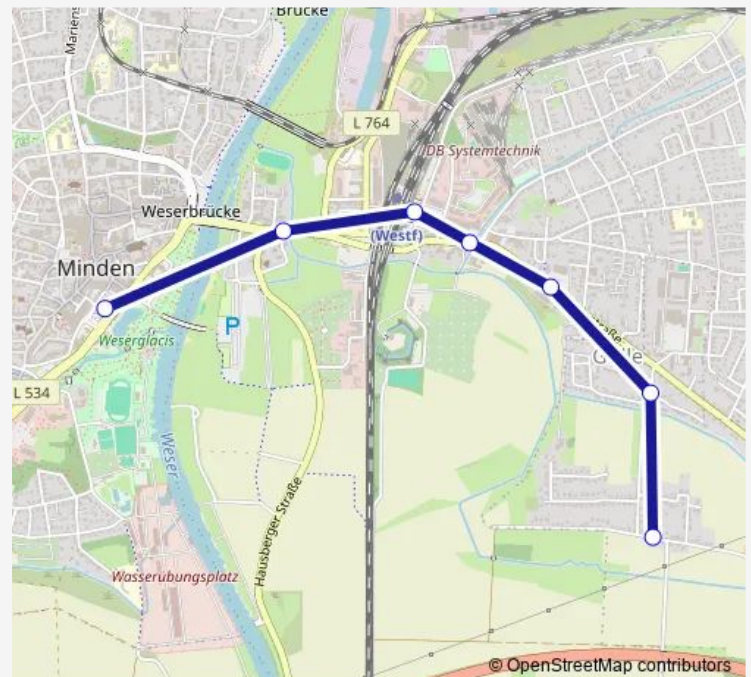

Suburban Railway Service 10T

[Go to website](#)

Direction

Minden, Zob — Mi-Meißen, Burgweg

7 stops

[Open route schedule](#)

Minden, Zob

Minden, Kaiserstraße

Tuesday 08:15-20:15

Wednesday 08:15-20:15

Thursday 08:15-20:15

Friday 08:15-20:15

Saturday 08:15-20:15

Sunday —

Route info

Direction: Minden, Zob

Stops: 7

Trip Duration: 0 hour 9 min

■ 10T

BusMaps

Direction

Mi-Meißen, Burgweg — Minden, Zob

7 stops

[Open route schedule](#)