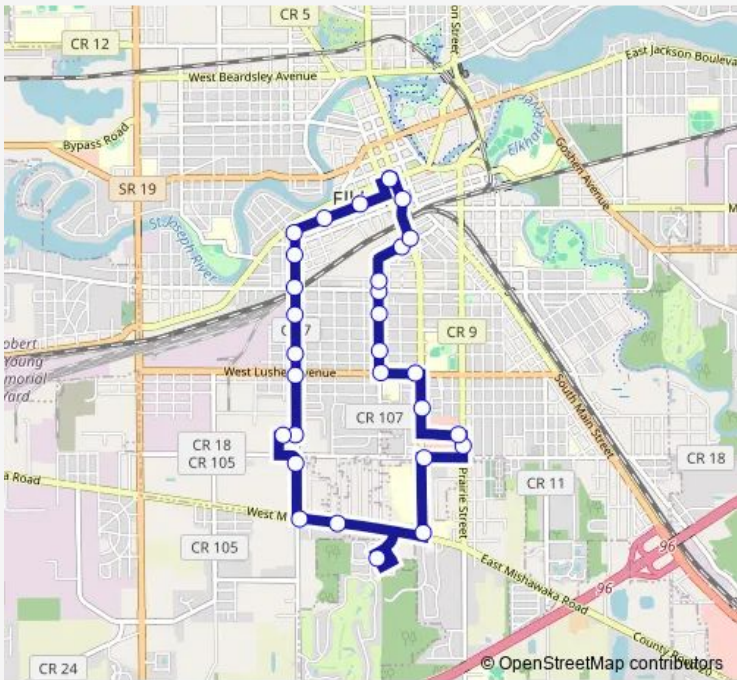

[Go to website](#)

Direction
 Transfer Center — Transfer Center
 30 stops
[Open route schedule](#)

- Transfer Center
- Marion & 5th
- Marion & 8th
- Oakland & Marion
- Lincoln Center
- Oakland & Indiana
- Oakland & Cleveland
- Oakland & Hubbard
- Oakland & Lusher
- Oakland & Stratford Commons
- Stratford Commons
- Oakland & CR 19
- Mishawaka & Oakland
- Mishawaka & 10th
- Old Farm Apartments
- Benham & Mishawaka
- Hively & Benham
- Prairie & Hively - Excel Center
- Kroger
- Benham & Thorndale
- Lusher & Benham

Route schedule
 Transfer Center — Transfer Center

Monday	05:00-18:00
Tuesday	05:00-18:00
Wednesday	05:00-18:00
Thursday	05:00-18:00
Friday	05:00-18:00
Saturday	05:00-18:00
Sunday	—

Route info
 Direction: Transfer Center
 Stops: 30
 Trip Duration: 0 hour 27 min

2nd & Harrison

Transfer Center

Direction

Transfer Center — Transfer Center

27 stops

[Open route schedule](#)

Transfer Center

Franklin & 6th

Route info

Direction: Transfer Center

Stops: 27

Trip Duration: 0 hour 25 min

High & 2nd

Transfer Center

32-Green Bus time schedules and route maps are available in an offline PDF at busmaps.com. Use the busmaps.com website to see live bus times, train schedule or subway schedule, and step-by-step directions for all public transit in Goshen