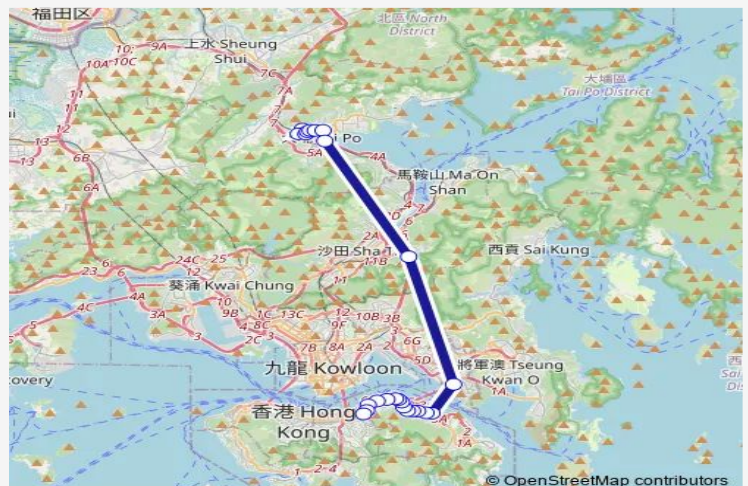

[Ctb] Island Place, King'S Road[[Kmb+Ctb] Island Place/
Island Place, King'S Road[[Kmb] Island Place

[Ctb] Healthy Village, King'S Road[[Kmb+Ctb] Healthy Village/
Healthy Village, King'S Road[[Kmb] Healthy Village

[Ctb] Model Housing Estate, King'S Road[[Kmb+Ctb] Model Housing Estate/
Model Housing Estate, King'S Road[[Kmb] Model Housing Estate

[Ctb] North Point Government Primary School, King'S Road[[Kmb+Ctb] North Point Government Primary School/
North Point Government Primary School, King'S Road[[Kmb] North Point Government Primary School

Route schedule

[Ctb] TIN HAU Station[[Kmb+Ctb] Causeway BAY (TIN HAU) BUS Terminus/
Tin HAU Station[[Kmb] Causeway BAY (TIN HAU) BUS Terminus — [Ctb] TAI PO Public Swimming Pool/
Tai PO Public Swimming Pool, Ting TAI Road[[Kmb+Ctb] TAI PO Public Swimming Pool/
Tai PO Public Swimming Pool, Ting TAI Road[[Kmb] TAI PO Public Swimming Pool[[Lwb] TAI PO Public Swimming Pool

Monday	17:30-19:16
Tuesday	17:30-19:16
Wednesday	17:30-19:16
Thursday	17:30-19:16
Friday	17:30-19:16
Saturday	—
Sunday	—

Route info

Direction: [Ctb] TIN HAU Station[[Kmb+Ctb] Causeway BAY (TIN HAU) BUS Terminus/
Tin HAU Station[[Kmb] Causeway BAY (TIN HAU) BUS Terminus

Stops: 21
Trip Duration: 1 hour 31 min