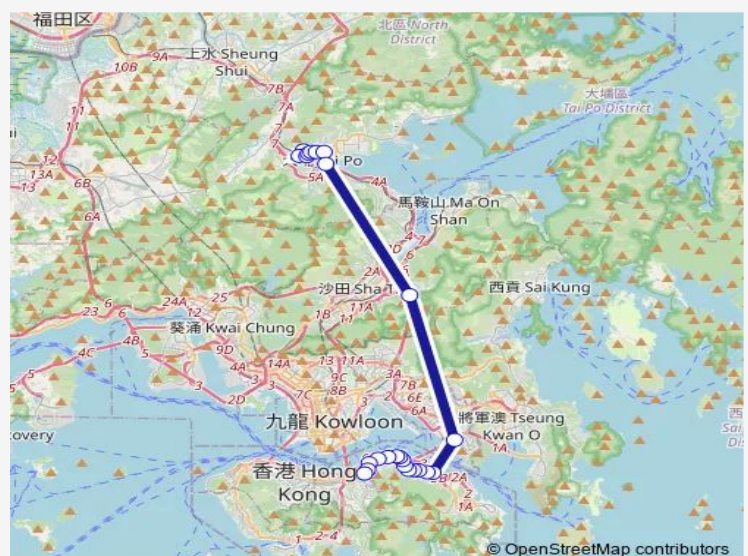

Monday 17:30-19:16

Tuesday 17:30-19:16

Wednesday 17:30-19:16

Thursday 17:30-19:16

Friday 17:30-19:16

Saturday —

Sunday —

Route info

Direction: [Ctb] TIN HAU Station[[Kmb+Ctb] Causeway BAY (TIN HAU) BUS Terminus/
Tin HAU Station[[Kmb] Causeway BAY (TIN HAU) BUS Terminus

Stops: 21

Trip Duration: 1 hour 22 min

[Ctb] Shipyard Lane, King'S Road[[Kmb+Ctb] Shipyard Lane/
Shipyard Lane, King'S Road[[Kmb] Shipyard Lane