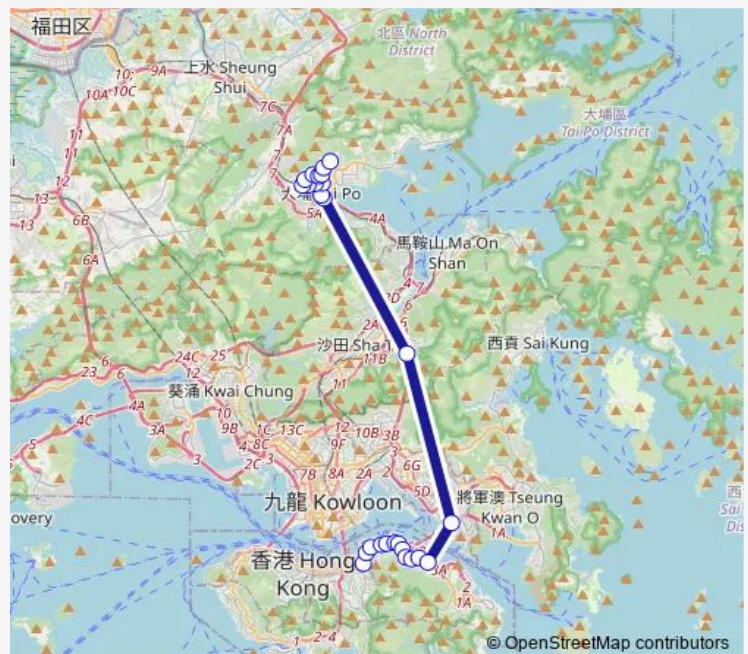

Route schedule

[Ctb] TIN HAU Station[[Kmb+Ctb] Causeway BAY (TIN HAU) BUS Terminus/
Tin HAU Station[[Kmb] Causeway BAY (TIN HAU) BUS Terminus — [Kmb+Ctb] FU TIP BUS Terminus/
Fu TIP Estate (Choi TIP Street)

Monday	17:54-18:06
Tuesday	17:54-18:06
Wednesday	17:54-18:06
Thursday	17:54-18:06
Friday	17:54-18:06
Saturday	—
Sunday	—

Route info

Direction: [Ctb] TIN HAU Station[[Kmb+Ctb] Causeway BAY (TIN HAU) BUS Terminus/
Tin HAU Station[[Kmb] Causeway BAY (TIN HAU) BUS Terminus

Stops: 26

Trip Duration: 1 hour 31 min

[Ctb] Cityplaza, King'S Road[[Kmb+Ctb] City-
plaza/
Cityplaza, King'S Road[[Kmb] Cityplaza

[Ctb] TAI Hong House, TAI Hong Street[[Kmb+Ctb] TAI
Hong House/
Tai Hong House, TAI Hong Street