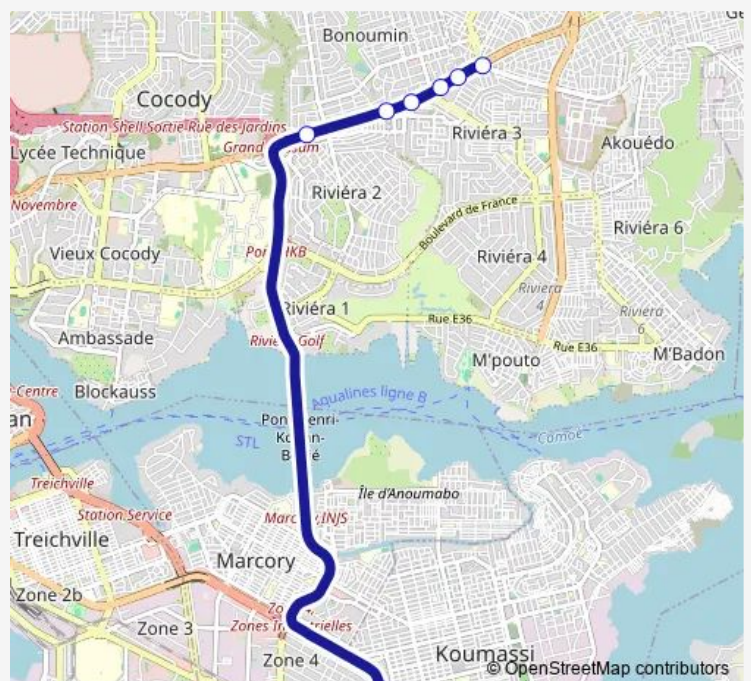

### Direction

Grand Carrefour de Koumassi — Après barrage

7 stops

[Open route schedule](#)

Grand Carrefour de Koumassi

Riviera 2

Carrefour Alpha

Cap Nord

### Route schedule

Grand Carrefour de Koumassi — Après barrage

Monday	06:00
Tuesday	06:00
Wednesday	06:00
Thursday	06:00
Friday	06:00
Saturday	06:00
Sunday	06:00

### Route info

Direction: Grand Carrefour de Koumassi

Stops: 7

Trip Duration: 0 hour 35 min

### Route info

Direction: Gare Palmeraie

Stops: 5

Trip Duration: 0 hour 26 min

Bus time schedules and route maps are available in an offline PDF at [busmaps.com](https://busmaps.com). Use the [busmaps.com](https://busmaps.com) website to see live bus times, train schedule or subway schedule, and step-by-step directions for all public transit in Abidjan