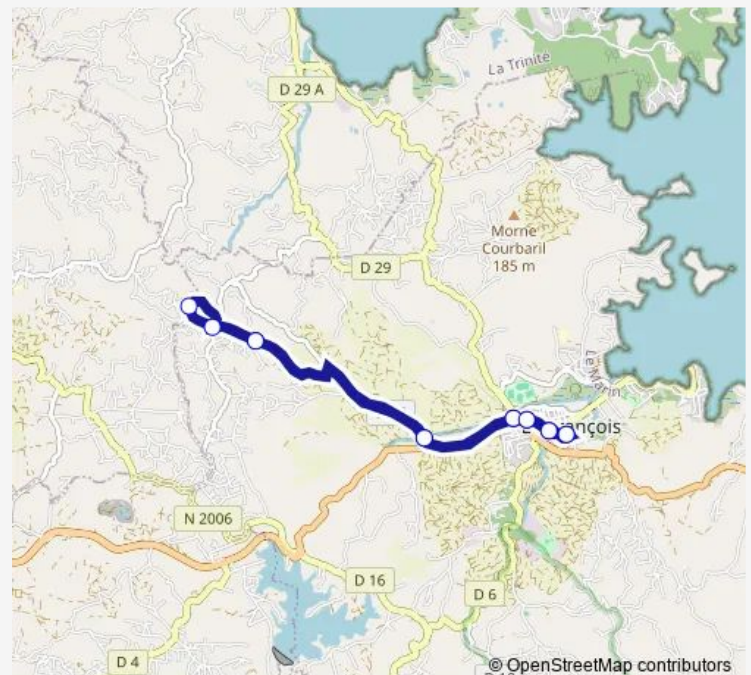

Direction

Le Francois - Gare routière — Le Francois - Gare routière

14 stops

[Open route schedule](#)

Le Francois - Gare routière

Le Francois - BNP/Cimetière/Marché

Le Francois - Centre Commercial

Le Francois - Rd Pt La Martienne (Dir : Ducos)

Le Francois - Grands Fonds

Le Francois - Morne Serpent 2

Le Francois - Croix Pélage

Le Francois - Morne Pavillon 3

Le Francois - Morne Serpent 2

Le Francois - Grands Fonds

Le Francois - Rd Pt La Martienne (Dir : Ducos)

Wednesday 05:30-18:45

Thursday 05:30-18:45

Friday 05:30-18:45

Saturday 05:45-13:30

Sunday 05:45-11:00

Route info

Direction: Le Francois - Gare routière

Stops: 14

Trip Duration: 0 hour 40 min

Ligne 63 Bus time schedules and route maps are available in an offline PDF at busmaps.com. Use the busmaps.com website to see live bus times, train schedule or subway schedule, and step-by-step directions for all public transit in Le Francois