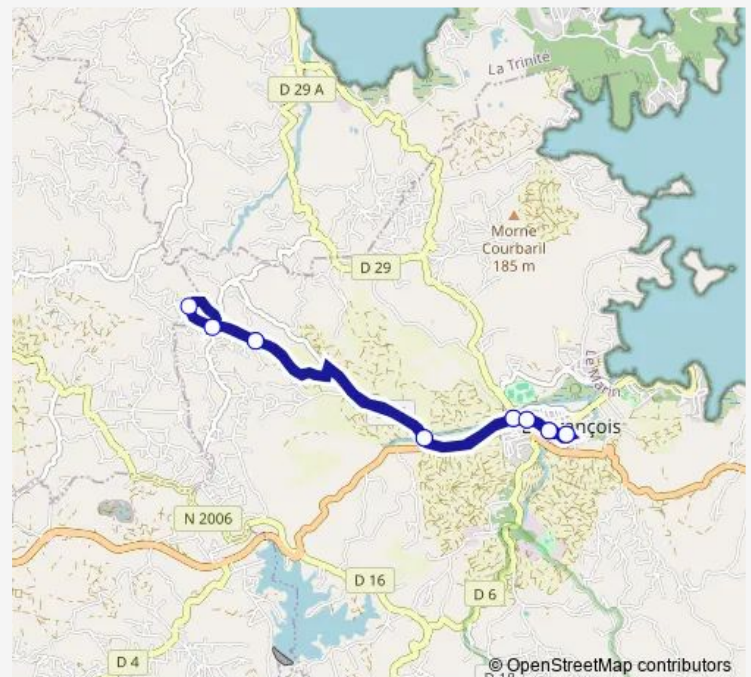

### Direction

Le Francois - Gare routière — Le Francois - Gare routière

14 stops

[Open route schedule](#)

Le Francois - Gare routière

Le Francois - BNP/Cimetière/Marché

Le Francois - Centre Commercial

Le Francois - Rd Pt La Martienne (Dir : Ducos)

### Route schedule

Le Francois - Gare routière — Le Francois - Gare routière

Monday 05:30-18:45

Tuesday 05:30-18:45

Wednesday 05:30-18:45

Thursday 05:30-18:45

Friday 05:30-18:45

Saturday 05:45-13:30

Sunday 05:45-11:00

### Route info

Direction: Le Francois - Gare routière

Stops: 14

Trip Duration: 0 hour 40 min

Ligne 63 Bus time schedules and route maps are available in an offline PDF at [busmaps.com](https://busmaps.com). Use the [busmaps.com](https://busmaps.com) website to see live bus times, train schedule or subway schedule, and step-by-step directions for all public transit in Le Francois