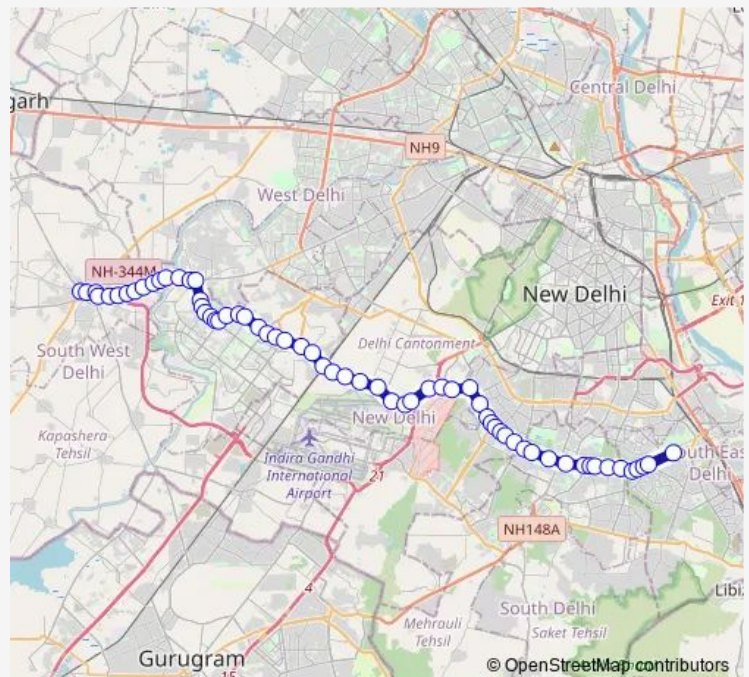

Bus 764up

[Go to website](#)

Direction

Najafgarh Terminal — Nehru Place Terminal

57 stops

[Open route schedule](#)

Najafgarh Terminal

Jharoda Crossing Jharoda Road

Najafgarh Nangloi Stand

Health Centre

Najafgarh Delhi Gate

Tuda Mandi

Power House Najafgarh

Sai Baba Mandir (Nazafgarh)

Nangli Sakrawati

Nangli Sakrawati Crossing

Arjun Park

Nangli Dairy

Kakrola Bridge

Kakrola More

Dwarka More Metro Station (Sewak Park)

Nsit (Netaji Subhas Institute)

Dwarka Sec 13 / 14

Dwarka Sec 3/4

DPS Matiyala

Matiyala Xing

Raja Puri

Route schedule

Najafgarh Terminal — Nehru Place Terminal

Monday 04:42-23:25

Tuesday 04:42-23:25

Wednesday 04:42-23:25

Thursday 04:42-23:25

Friday 04:42-23:25

Saturday 04:42-23:25

Sunday 04:42-23:25

Route info

Direction: Najafgarh Terminal

Stops: 57

Trip Duration: 2 hour 8 min

764up