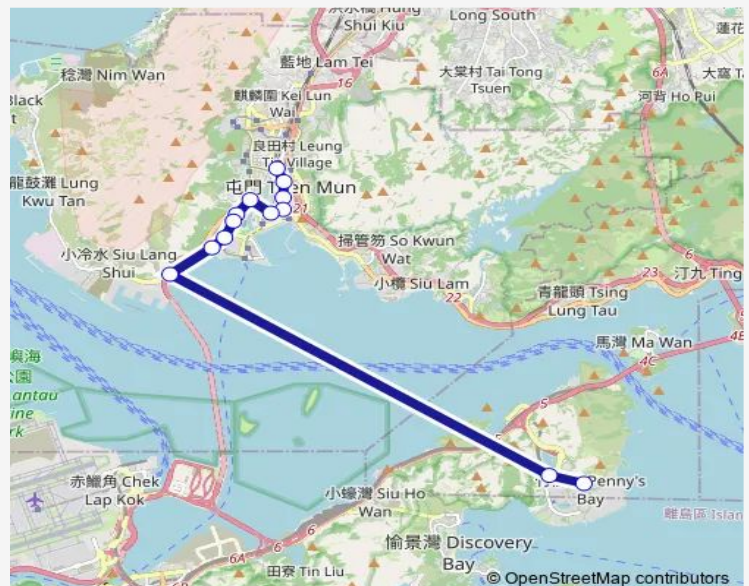

[Lrtfeeder] Tuen MUN Public Riding School|[Lwb] Butterfly Beach

[Ctb] SIU Shan Court, Lung MUN Road|[Kmb] Butterfly Station|[Lrtfeeder] LR Butterfly Stop|[Lwb] Butterfly Station

[Ctb] SUN Tuen MUN Centre, Lung MUN Road|[Kmb] SUN Tuen MUN Centre|[Lrtfeeder] Light Rail Depot Stop|[Lwb] SUN Tuen MUN Centre

[Ctb] Lung MUN Oasis, Lung MUN Road|[Kmb] Lung MUN Station|[Lrtfeeder] LR Lung MUN Stop|[Lwb] Lung MUN Station

[Ctb] Goodview Garden, HOI CHU Road|[Kmb] Goodview Garden|[Lwb] Goodview Garden

[Ctb] Tsui Ning Garden, HOI CHU Road|[Kmb] Tsui Ning Garden|[Lwb] Tsui Ning Garden

[Kmb] YAU OI Estate|[Lrtfeeder] YAU OI Estate|[Lwb] YAU OI Estate

[Ctb] Tuen MUN Town Centre, Tuen MUN Heung SZE WUI Road|[Kmb] Tuen MUN Park|[Lrtfeeder] LR Town Centre Stop|[Lwb] Tuen MUN Park

Route schedule

[Ctb] Disneyland|[Lwb+Ctb] Disneyland BUS Terminus/
Disneyland|[Lwb] Disneyland BUS Terminus|[Nlb] Disneyland — [Ctb] Tuen MUN Station|[Kmb] Tuen MUN Station BUS Terminus|[Lrtfeeder] Tuen MUN Station|[Lrtfeeder] Tuen MUN Station|[Lwb] Tuen MUN Station BUS Terminus

Monday	18:30
Tuesday	18:30
Wednesday	18:30
Thursday	18:30
Friday	18:30
Saturday	17:45-18:30
Sunday	17:45-18:30

Route info

Direction: [Ctb] Disneyland|[Lwb+Ctb] Disneyland BUS Terminus/
Disneyland|[Lwb] Disneyland BUS Terminus|[Nlb] Disneyland

Stops: 12

Trip Duration: 0 hour 46 min