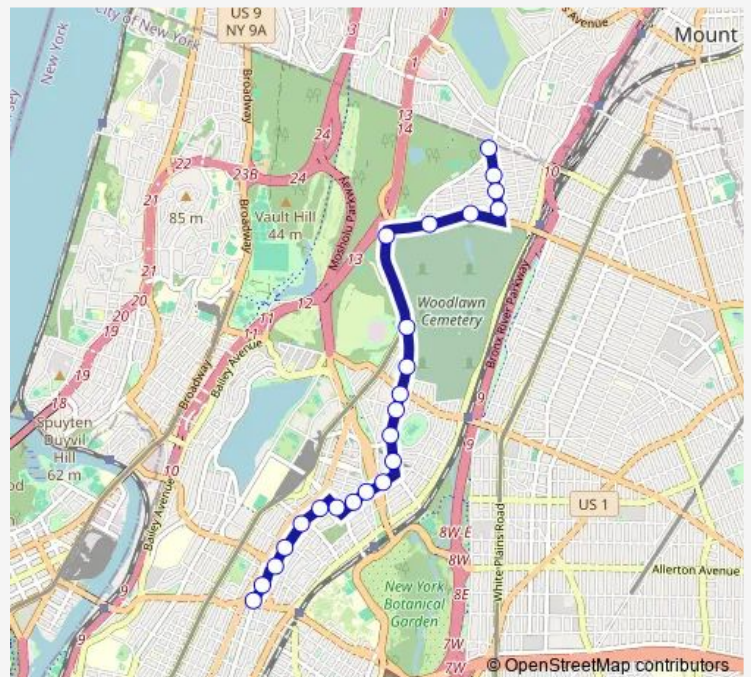

Thursday 05:07-00:30<sup>+1</sup>

Friday 05:07-00:30<sup>+1</sup>

Saturday 06:00-24:00

Sunday 06:00-24:00

**Route info**

Direction: Valentine AV/East Fordham Rd

Stops: 21

Trip Duration: 0 hour 23 min

**Bx34 — Woodlawn - Fordham Center**