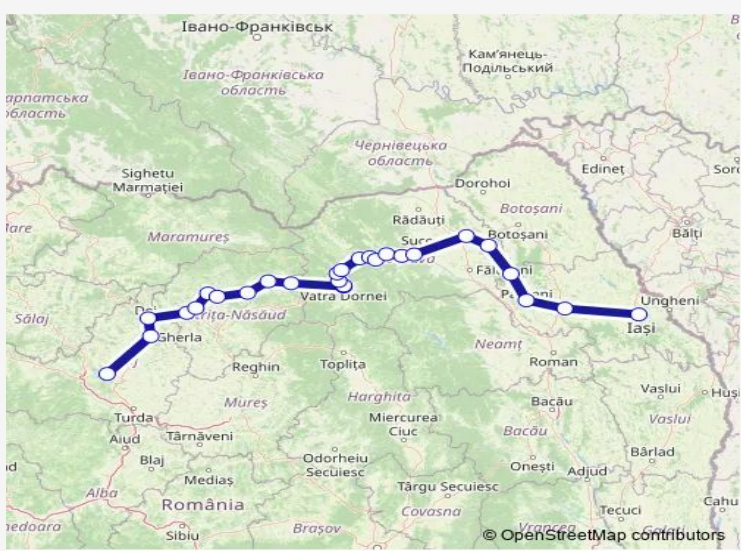

Route schedule
Cluj Napoca — Iași

Monday	20:30
Tuesday	20:30
Wednesday	20:30
Thursday	20:30
Friday	20:30
Saturday	20:30
Sunday	20:30

Route info

Direction: Cluj Napoca

Stops: 27

Trip Duration: 8 hour 40 min

Câmpulung Est Hm.

Vama

Frasin Hm.

Gura Humorului Oraş

Suceava

Vereşti

Dolhasca

Paşcani