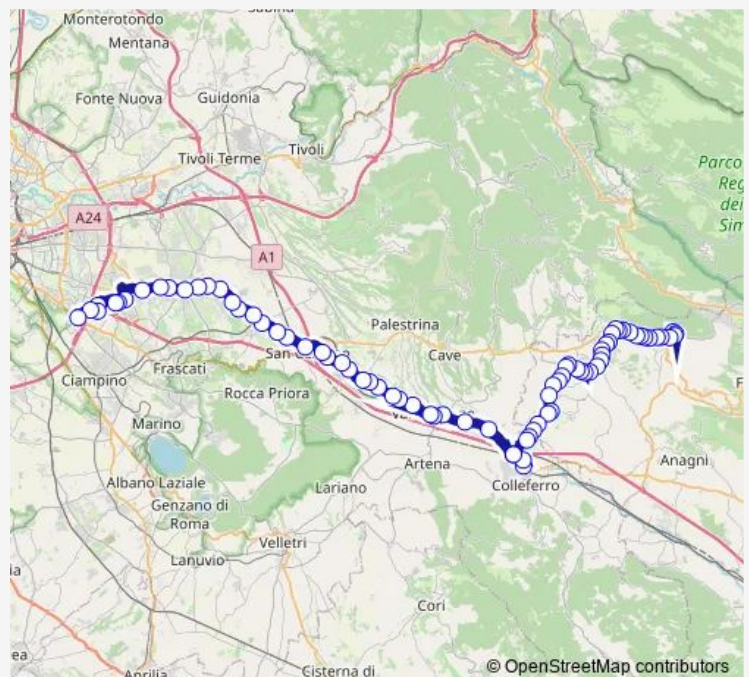

Paliano | Via Palianese (Ara Marmo) # f14369

Paliano | Via Palianese Via Pacciano # f14370

Paliano | Via Palianese (Ceraso) # f14371

**Route schedule**

Piglio | Convento San Lorenzo # f5996 — Roma | Anagnina (Metro A) # f3583

Monday	04:00
Tuesday	04:00
Wednesday	04:00
Thursday	04:00
Friday	04:00
Saturday	—
Sunday	—

**Route info**

Direction: Piglio | Convento San Lorenzo # f5996

Stops: 77

Trip Duration: 1 hour 43 min

Piglio - Roma Anagnina # Gz40a