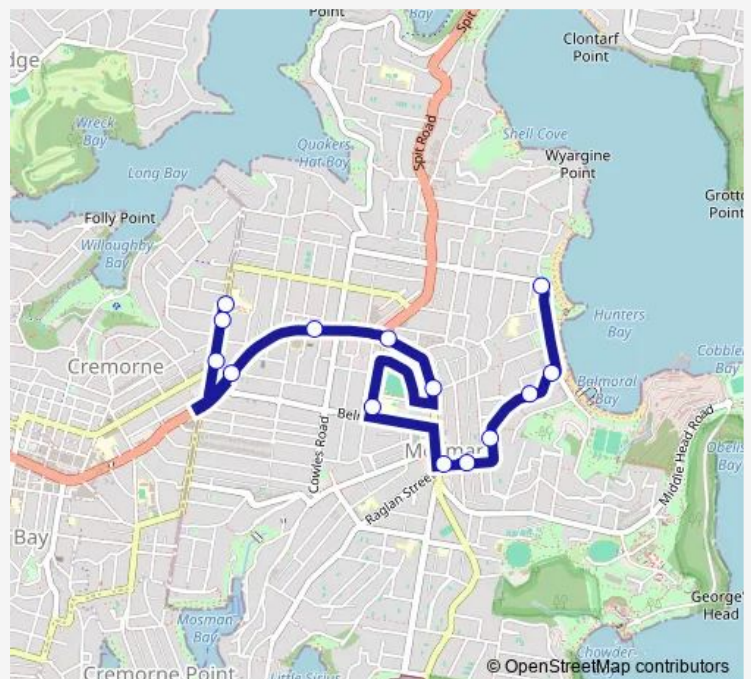

School Bus 567n Middle Harbour PS to Balmoral Beach

[Go to website](#)

**Direction**

Middle Harbour Public School, Macpherson St — The Esplanade At Awaba St

14 stops

[Open route schedule](#)

Middle Harbour Public School, Macpherson St

Macpherson St Opp Montague Rd

Macpherson St At Prince St

Military Rd At Prince St

Military Rd At Bond St

Spit Junction, Military Rd

Military Rd At Almora St

Mosman Public School, Myahgah Rd

Raglan St Opp Martens Lane

Raglan St After Muston St

Raglan St Opp Gibson Rd

Raglan St At Esther Rd

Raglan St At The Esplanade

The Esplanade At Awaba St

Route schedule

Middle Harbour Public School, Macpherson St — The Esplanade At Awaba St

Monday	15:05
Tuesday	15:05
Wednesday	15:05
Thursday	15:05
Friday	15:05
Saturday	—
Sunday	—

Route info

Direction: Middle Harbour Public School, Macpherson St

Stops: 14

Trip Duration: 0 hour 24 min

567n — Middle Harbour PS to Balmoral Beach