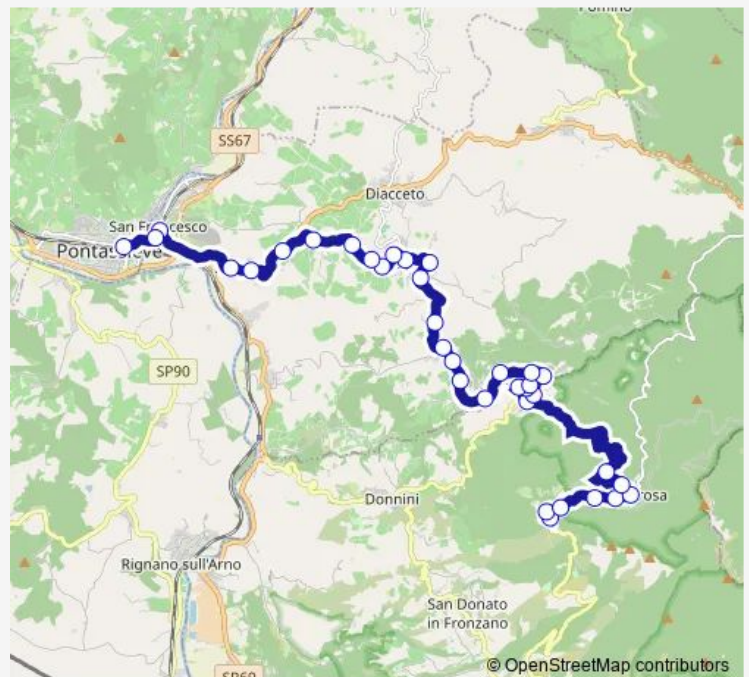

Thursday 14:00-16:55

Friday 14:00-16:55

Saturday —

Sunday —

**Route info**

Direction: Scuole San Francesco

Stops: 33

Trip Duration: 0 hour 32 min