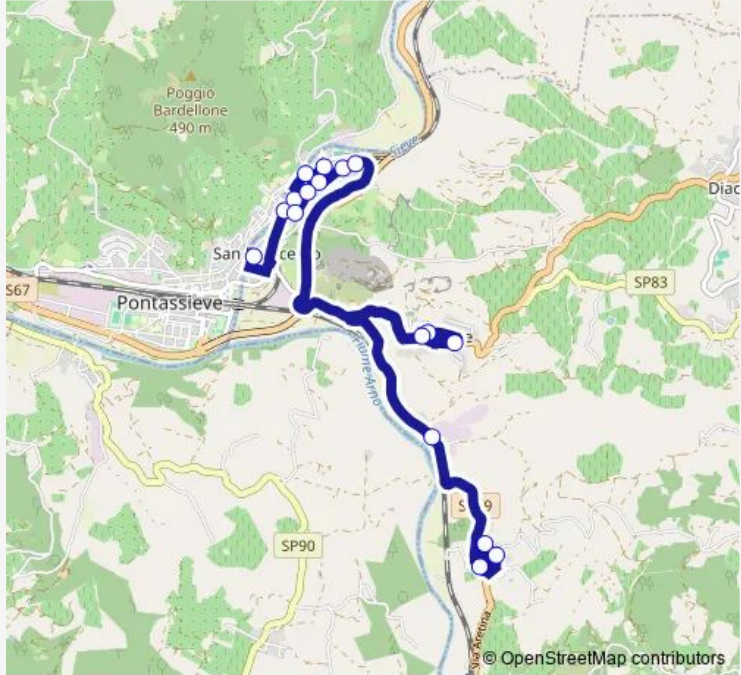

Route schedule  
 Scuole San Francesco — Sant'Ellero Parcheggio

Monday	14:00
Tuesday	14:00
Wednesday	14:00
Thursday	14:00
Friday	14:00
Saturday	—
Sunday	—

Route info  
 Direction: Scuole San Francesco  
 Stops: 15  
 Trip Duration: 0 hour 40 min