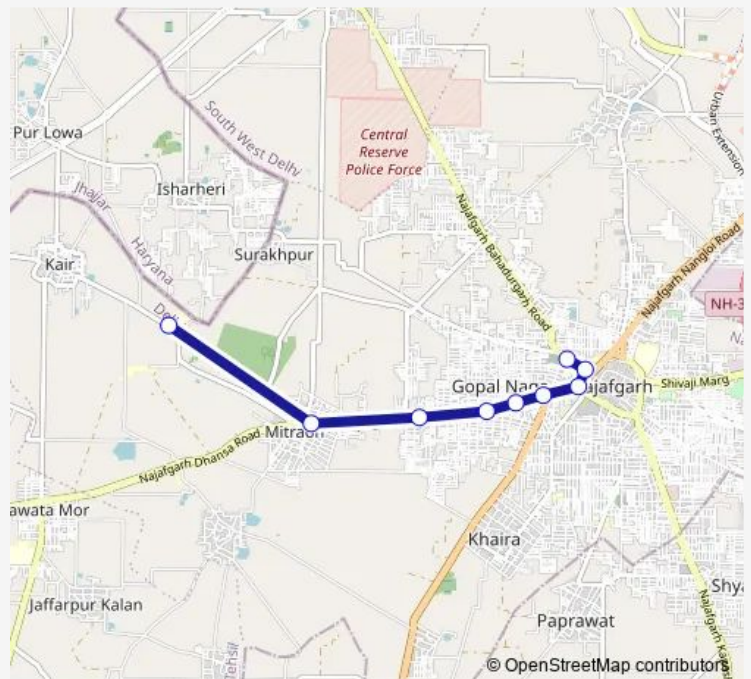

Indra Service Station

Nanak Piyau

Prem Nursary

Khera More / Ghuman Hera Crossing

Nazafgarh Dhansa More

Jharoda Crossing Jharoda Road

Najafgarh Terminal

Route schedule

Kair Depot — Najafgarh Terminal

Monday 04:32-17:13

Tuesday 04:32-17:13

Wednesday 04:32-17:13

Thursday 04:32-17:13

Friday 04:32-17:13

Saturday 04:32-17:13

Sunday 04:32-17:13

Route info

Direction: Kair Depot

Stops: 9

Trip Duration: 0 hour 22 min

728lnkstldown

BusMaps

Bus time schedules and route maps are available in an offline PDF at busmaps.com. Use the busmaps.com website to see live bus times, train schedule or subway schedule, and step-by-step directions for all public transit in Najafgarh