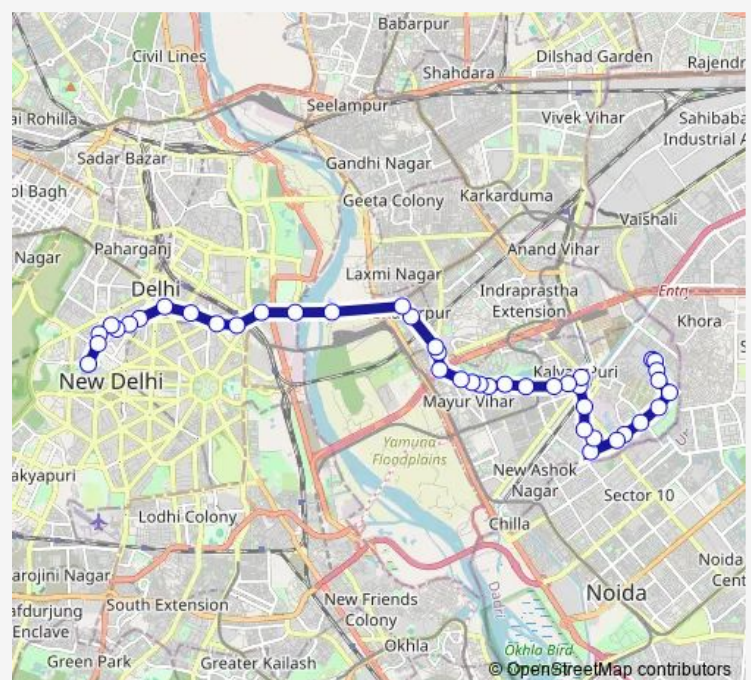

Thursday 05:24-19:36

Friday 05:24-19:36

Saturday 05:24-19:36

Sunday 05:24-19:36

Route info

Direction: Mayur Vihar Phase III (T) Paper Market

Stops: 45

Trip Duration: 1 hour 15 min