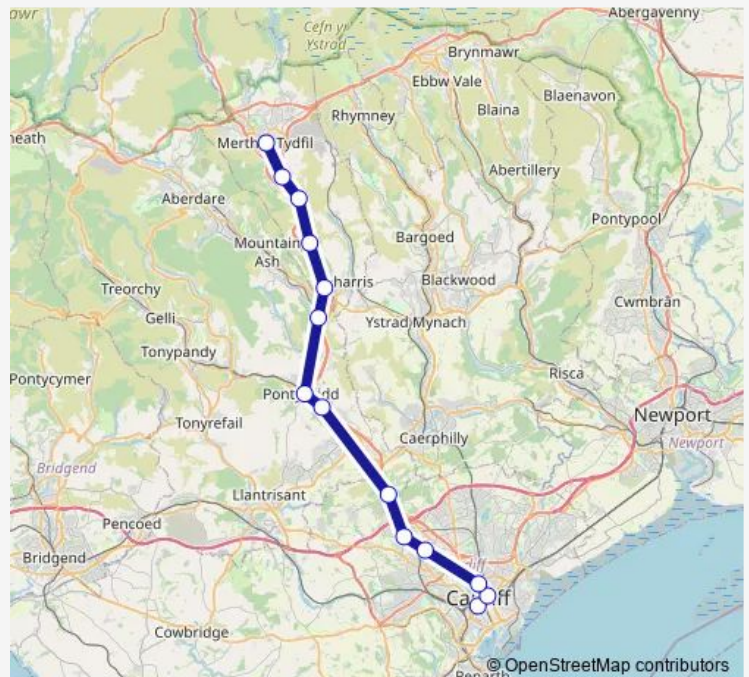

Rail Aw:Cdf->Mer AW train service from CDF to Mer

[Go to website](#)

Direction

Cardiff Central — Merthyr Tydfil

14 stops

[Open route schedule](#)

Cardiff Central

Cardiff Queen Street

Wednesday 05:58

Thursday 05:58

Friday 05:58

Saturday 05:58

Sunday 08:26-20:15

Route info

Direction: Cardiff Central

Stops: 14

Trip Duration: 1 hour 2 min

Aw:Cdf->Mer — AW train service from CDF to Mer

Aw:Cdf->Mer Rail time schedules and route maps are available in an offline PDF at busmaps.com. Use the busmaps.com website to see live bus times, train schedule or subway schedule, and step-by-step directions for all public transit in Cardiff