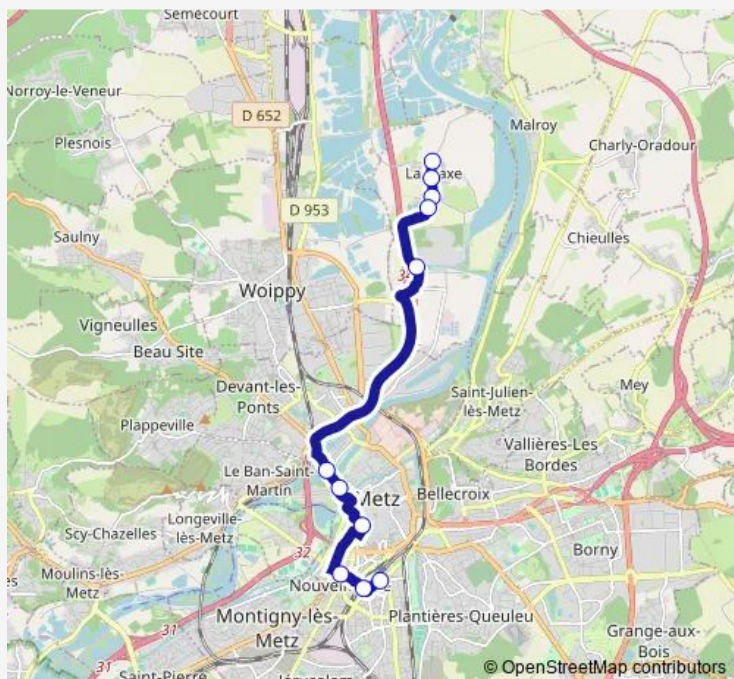

Direction

Franclonchamps — Pole Multimodal

11 stops

[Open route schedule](#)

Franclonchamps

LA Maxe

Chenevieres

Pierret

Centrale

Fort Moselle

Square DU Luxembourg

Republique

Verlaine

Arenes

Pole Multimodal

Route schedule

Franclonchamps — Pole Multimodal

Monday 07:10

Tuesday 07:10

Wednesday 07:10

Thursday 07:10

Friday 07:10

Saturday —

Sunday —

Route info

Direction: Franclonchamps

Stops: 11

Trip Duration: 0 hour 25 min

S273 Bus time schedules and route maps are available in an offline PDF at busmaps.com. Use the busmaps.com website to see live bus times, train schedule or subway schedule, and step-by-step directions for all public transit in Metz