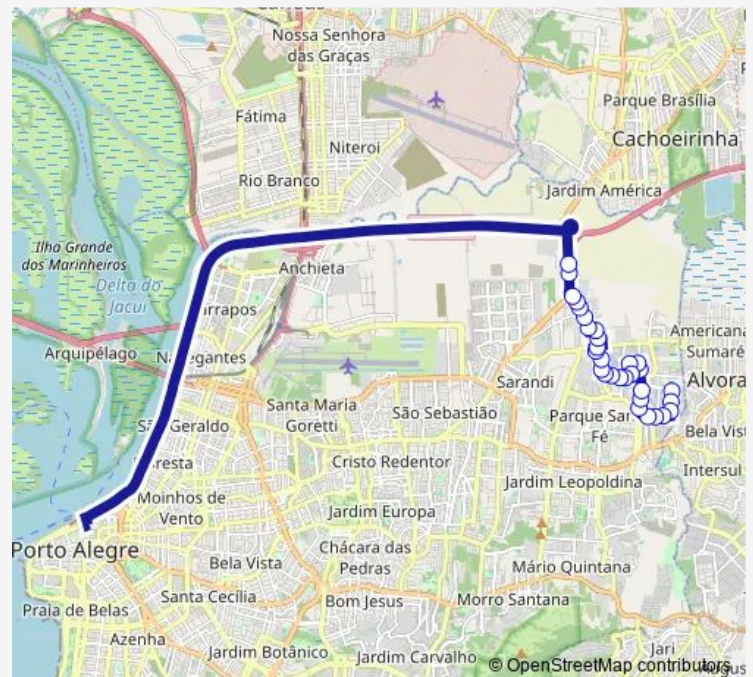

Thursday 05:40-21:30

Friday 05:40-21:30

Saturday —

Sunday —

Route info

Direction: Francisco Talaia DE Moura

Stops: 30

Trip Duration: 0 hour 35 min

D72 — Diretao / VIA Sta. Rosa

Jose Ferreira Jardim

Jose Ferreira Jardim

Bernardino Silveira DE Amorim

Bernardino Silveira DE Amorim

Bernardino Silveira DE Amorim

Bernardino Silveira DE Amorim

Bernardino Silveira DE Amorim

Sunday —

Route info

Direction: Julio DE Castilhos

Stops: 28

Trip Duration: 0 hour 30 min

Francisco Talaia DE Moura

Francisco Talaia DE Moura

Francisco Talaia DE Moura