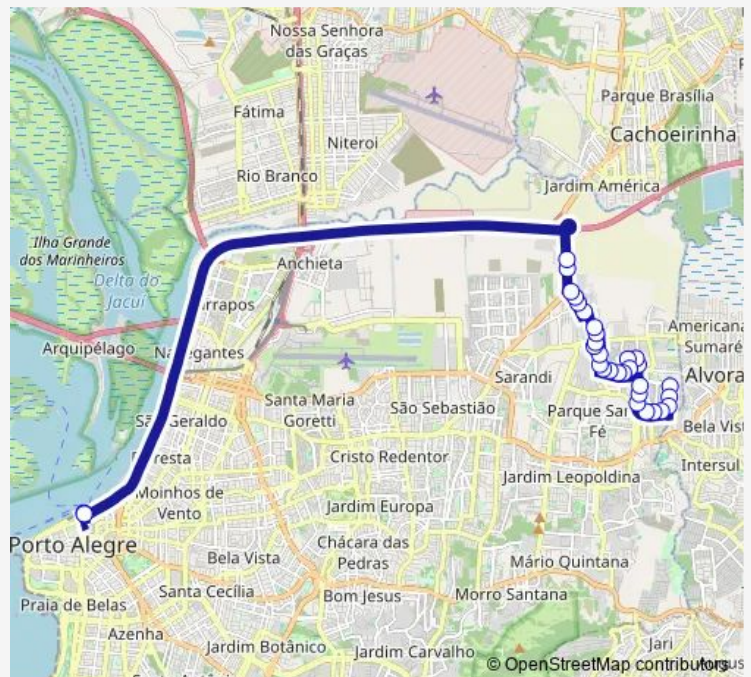

### Route schedule

Francisco Talaia DE Moura DF 565 — Jose Carlos Dias DE Oliveira

Monday 05:40-21:30

Tuesday 05:40-21:30

Wednesday 05:40-21:30

Thursday 05:40-21:30

Friday 05:40-21:30

Saturday —

### Route info

Direction: Francisco Talaia DE Moura DF 565

Stops: 31

Trip Duration: 0 hour 35 min

D72 — Diretao / VIA Sta. Rosa

Jose Ferreira Jardim 484

Jose Ferreira Jardim 354

Caldeia Sn

## Route info

Direction: Julio DE Castilhos AL 131

Stops: 29

Trip Duration: 0 hour 30 min

Bernardino Silveira DE Amorim 3695

Bernardino Silveira DE Amorim 3875

Francisco Talaia DE Moura 75

Francisco Talaia DE Moura 245