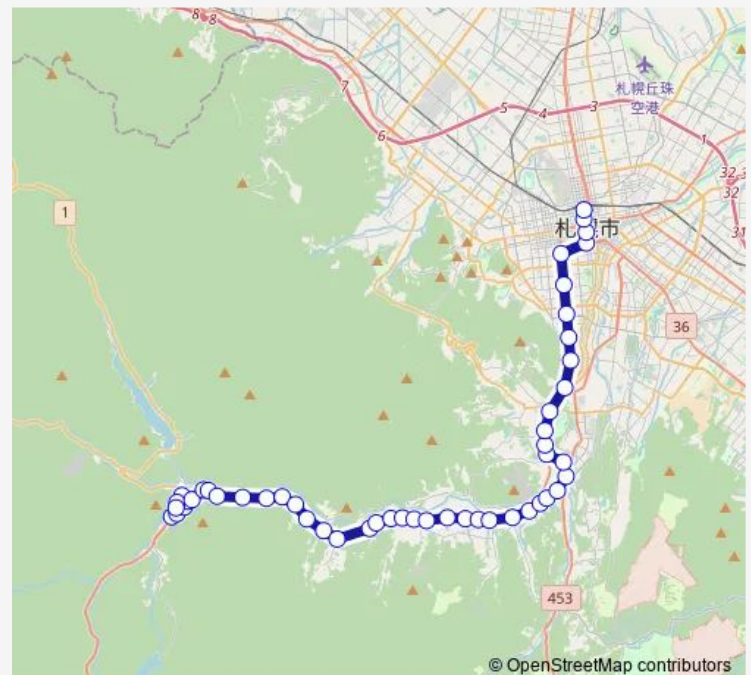

Thursday 06:40-20:48

Friday 06:40-20:48

Saturday 06:40-21:00

Sunday 06:40-21:00

Route info

Direction: 定山溪車庫前

Stops: 49

Trip Duration: 1 hour 29 min