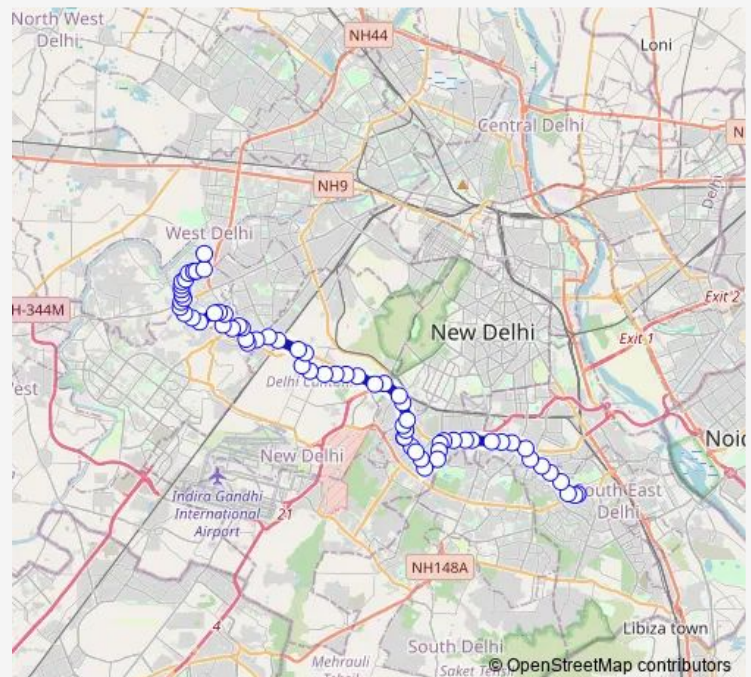

### Route schedule

Nehru Place Terminal — H-3 Vikas Puri

Monday 05:00-16:35

Tuesday 05:00-16:35

Wednesday 05:00-16:35

Thursday 05:00-16:35

Friday 05:00-16:35

Saturday 05:00-16:35

### Route info

Direction: Nehru Place Terminal

Stops: 67

Trip Duration: 2 hour 1 min

865down

BusMaps

Mohan Singh Market

R K Puram Sec-1 2