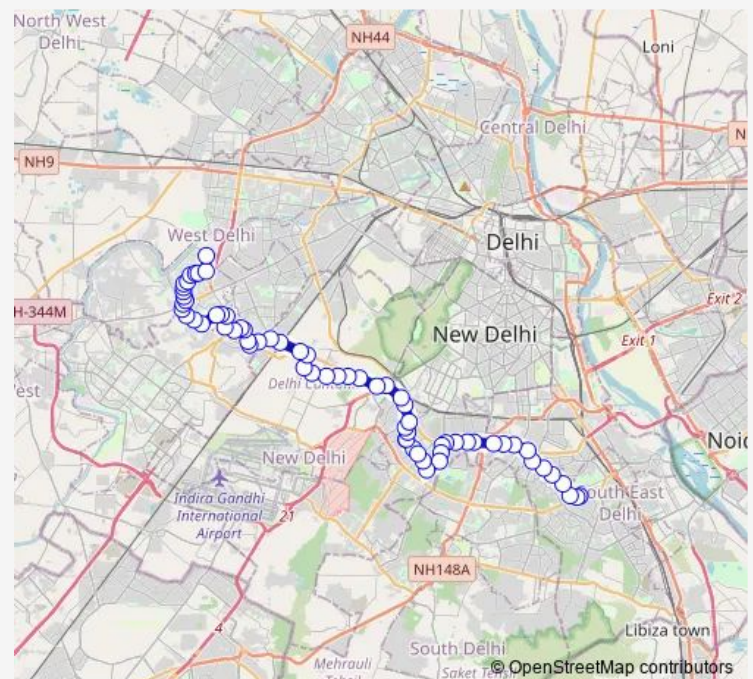

R K Puram Sec-3

R K Puram Sec 1/4

R K Puram Sec-7

Route schedule

Nehru Place Terminal — H-3 Vikas Puri

Monday 05:00-16:35

Tuesday 05:00-16:35

Wednesday 05:00-16:35

Thursday 05:00-16:35

Friday 05:00-16:35

Saturday 05:00-16:35

Sunday 05:00-16:35

Route info

Direction: Nehru Place Terminal

Stops: 67

Trip Duration: 2 hour 1 min