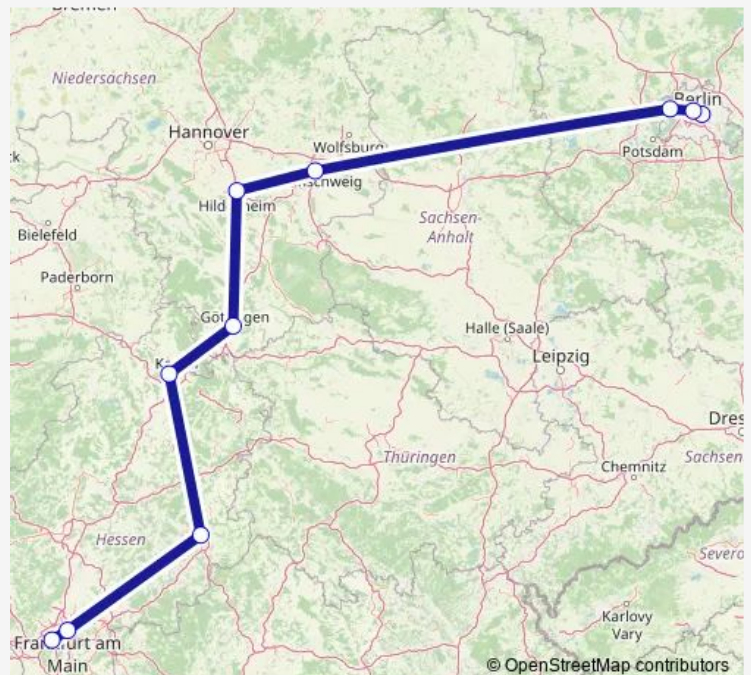

Rail ICE 1691

[Go to website](#)

Direction

Berlin Ostbahnhof — Frankfurt(M) Flughafen Fernbf

10 stops

[Open route schedule](#)

Berlin Ostbahnhof

Berlin Hbf (tief)

Berlin-Spandau

Braunschweig Hbf

Hildesheim Hbf

Göttingen

Kassel-Wilhelmshöhe

Fulda

Frankfurt(Main)Süd

Frankfurt(M) Flughafen Fernbf

Route schedule

Berlin Ostbahnhof — Frankfurt(M) Flughafen Fernbf

Monday 06:49-07:22

Tuesday 06:49-07:22

Wednesday 06:49-07:22

Thursday 06:49-07:22

Friday 06:49-07:22

Saturday 06:49-07:22

Sunday 07:22

Route info

Direction: Berlin Ostbahnhof

Stops: 10

Trip Duration: 5 hour 2 min

ICE 1691

BusMaps

ICE 1691 Rail time schedules and route maps are available in an offline PDF at busmaps.com. Use the busmaps.com website to see live bus times, train schedule or subway schedule, and step-by-step directions for all public transit in Berlin