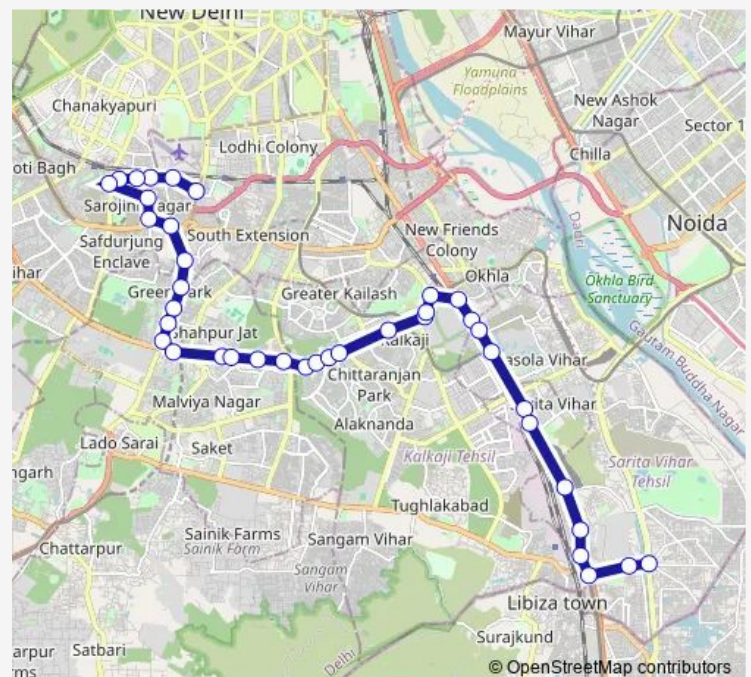

Thursday 08:40-21:30

Friday 08:40-21:30

Saturday 08:40-21:30

Sunday 08:40-21:30

Route info

Direction: Safdarjung Terminal

Stops: 39

Trip Duration: 1 hour 30 min