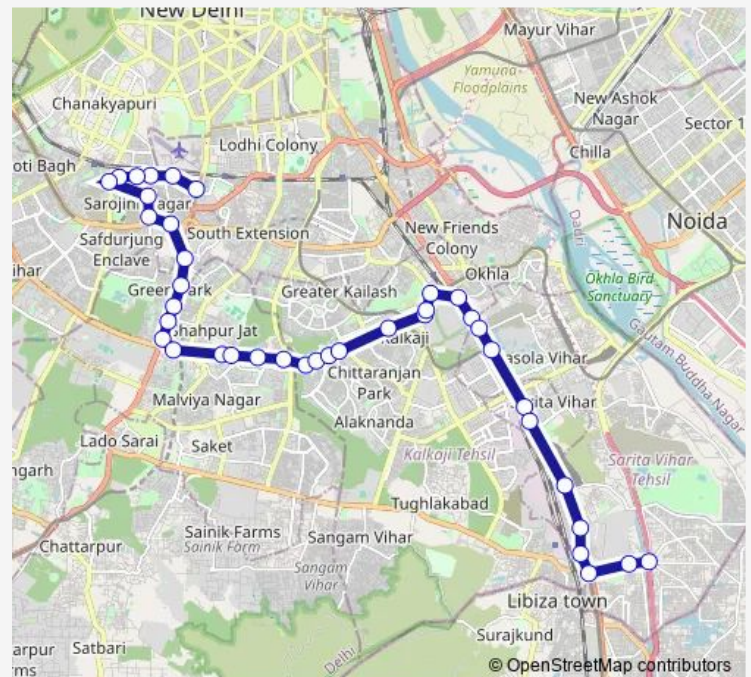

Thursday 08:40-21:30

Friday 08:40-21:30

Saturday 08:40-21:30

Sunday 08:40-21:30

Route info

Direction: Safdarjung Terminal

Stops: 39

Trip Duration: 1 hour 30 min