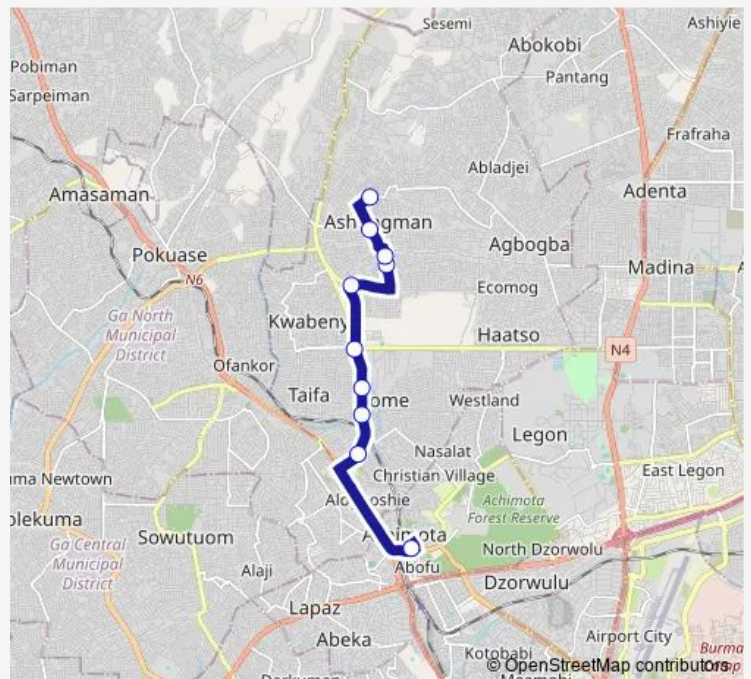

## Bus 092A Achimota Station to Ashogman Estate

[Go to website](#)

### Direction

Terminal Achimota Station — Terminal Ashogman Estate

10 stops

[Open route schedule](#)

Terminal Achimota Station

St John's Dome Station

Old Station 092

Born Again

### Route schedule

Terminal Achimota Station — Terminal Ashogman Estate

Monday 14:42

Tuesday 14:42

Wednesday 14:42

Thursday 14:42

Friday 14:42

Saturday 14:42

### Route info

Direction: Terminal Achimota Station

Stops: 10

Trip Duration: 0 hour 56 min

092A — Achimota Station to Ashogman Estate

092A Bus time schedules and route maps are available in an offline PDF at [busmaps.com](https://busmaps.com). Use the [busmaps.com](https://busmaps.com) website to see live bus times, train schedule or subway schedule, and step-by-step directions for all public transit in Accra