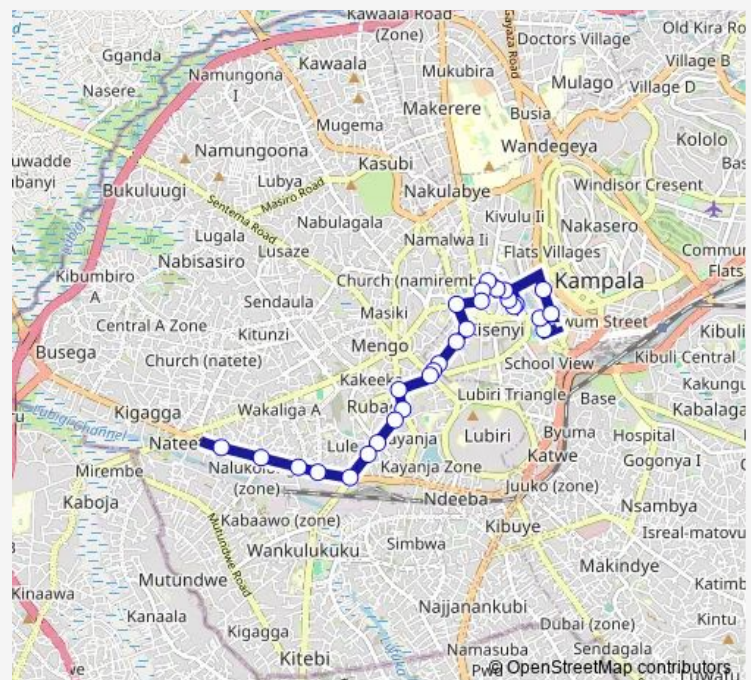

### Route schedule

Cooper Complex Taxi Park - Owino Parkyard Market — Nateete Town Mosque (Masaka Rd)

Monday 06:30-19:00

Tuesday 06:30-19:00

Wednesday 06:30-19:00

Thursday 06:30-19:00

Friday 06:30-19:00

Saturday 06:30-19:00

### Route info

Direction: Cooper Complex Taxi Park - Owino Parkyard Market

Stops: 28

Trip Duration: 0 hour 35 min

KA022 — Nateete Taxi Park-Old Taxi Park

Kabuusu Roundabout - Stensera Rd

Kabuusu Rd - Gomotoka Rd Jct