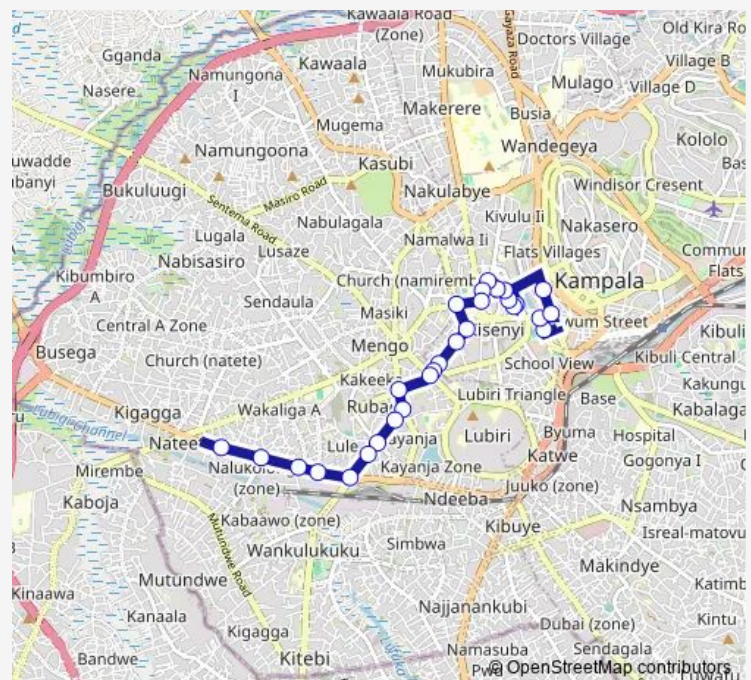

Monday 06:30-19:00

Tuesday 06:30-19:00

Wednesday 06:30-19:00

Thursday 06:30-19:00

Friday 06:30-19:00

Saturday 06:30-19:00

Sunday 06:30-19:00

Route info

Direction: Cooper Complex Taxi Park - Owino Parkyard Market

Stops: 28

Trip Duration: 0 hour 43 min

■ Ka022 — Nateete Taxi Park-Old Taxi Park

Kabuusu Roundabout - Stensera Rd

Kabuusu Rd - Gomotoka Rd Jct

Kabuusu