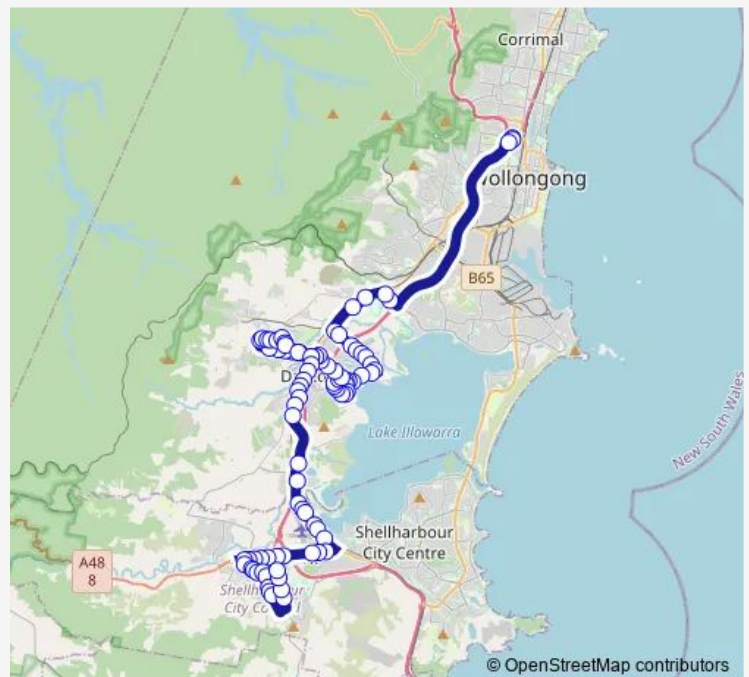

School Bus S151 Tafe Illawarra to Terry St bf Church St

[Go to website](#)

Direction

Tafe Illawarra, Foleys Lane — Terry St Before Church St

89 stops

[Open route schedule](#)

- Tafe Illawarra, Foleys Lane
- Foleys Lane Opp Tafe Illawarra
- University Av After Graham Av
- Northcliffe Dr Before Pharlap Av
- Northcliffe Dr Before Princes Hwy
- Kembla Grange Station, Princes Hwy
- Princes Hwy At Kembla Grange Pl
- Kanahooka Rd After Prince Edward Dr
- Kanahooka Rd After St Lukes Av
- Kanahooka Rd Opp Myee St
- Kanahooka Rd At Valley Way
- Hayes Park Public School, Kanahooka Rd
- Kanahooka Rd After Forest Grove Dr
- Kanahooka Rd Opp Hoyt St
- Kanahooka Rd Opp Lakeside Dr
- Lakeside Dr Opp Edgeworth Av
- Lakeside Dr Opp Edgeworth Av
- Fowlers Rd After Lakeside Dr
- Fowlers Rd Opp Koonawarra Community Centre
- Gilba Rd Opp Galong Cres
- Gilba Rd Opp Goondah Av

Route schedule

Tafe Illawarra, Foleys Lane — Terry St Before Church St

Monday	14:45
Tuesday	15:20
Wednesday	15:20
Thursday	15:20
Friday	15:20
Saturday	—
Sunday	—

Route info

Direction: Tafe Illawarra, Foleys Lane

Stops: 89

Trip Duration: 1 hour 0 min

S151 — Tafe Illawarra to Terry St bf Church St

Gilba Rd At Illaroo Pde

Karingal Cres Opp Kimbarra Cres

Wyndarra Way At Wybalena Av

Wyndarra Way At Weemala Cres

Wyndarra Way Opp Kurrawa Cres

Direction: Terry St After Badgery St

Stops: 87

Trip Duration: 1 hour 10 min

Princes Hwy Opp Albion Park Station

Princes Hwy Opp Creamery Rd

Princes Hwy After Airport Rd

Princes Hwy Before Rosewood St

26 Princes Hwy